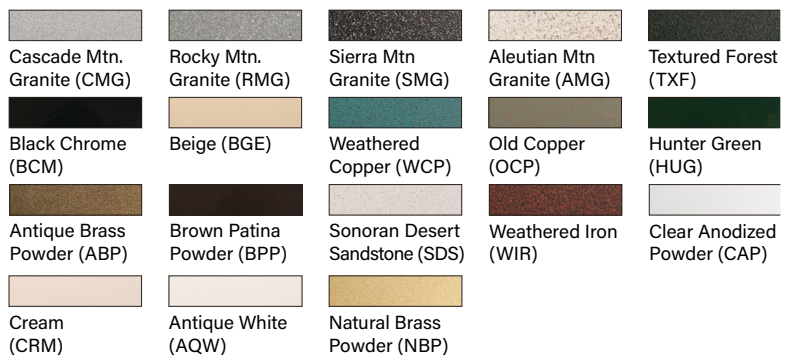

OPTICS

NSP - Narrow Spot (17°)	MFL - Medium Flood (28°)
SP - Spot (21°)	ASY - Asymmetrical (17x31°)

FINISH (See page 2 for full-color swatches)

Standard Finishes (BZP, BZW, BLP, BLW, WHP, WHW, SAP, VER)

Premium Finish (ABP, AMG, AQW, BCM, BGE, BPP, CAP, CMG, CRM, HUG, NBP, OCP, RMG, SDS, SMG, TXF, WCP, WIR)

CANOPY - SIDE VIEW

TOP VIEW

PC - SIDE VIEW

UPM - SIDE VIEW

STANDARD FINISHES

PREMIUM FINISHES

[Click Here](#) to view larger, full-color swatches of all available finishes on our website.

LAMP & DRIVER DATA (e70, e71, e72, e73)