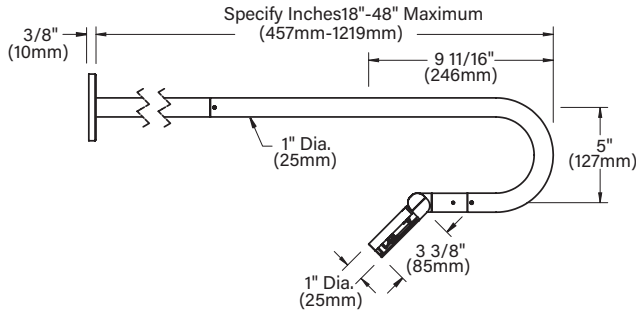

DATE: PROJECT: TYPE:

CATALOG NUMBER LOGIC:

*36" maximum stem length with Power Canopy option.

**Designed for use with 12 VAC. LED transformer.

CATALOG NUMBER LOGIC

Example: ST - 36 - B - MM - LED - e71 - SP - SAP - 12 - 11 - B

MATERIAL

Aluminum

SERIES

ST - Twin Sign Star

STEM LENGTH

18" (Standard), 24", 30", 36", *42", or *48"

STYLE

B - 180° Radius

CANOPY - SIDE VIEW

TOP VIEW

PC - SIDE VIEW

UPM - SIDE VIEW

STANDARD FINISHES

PREMIUM FINISHES

[Click Here](#) to view larger, full-color swatches of all available finishes on our website.

LAMP & DRIVER DATA (e70, e71, e72, e73)