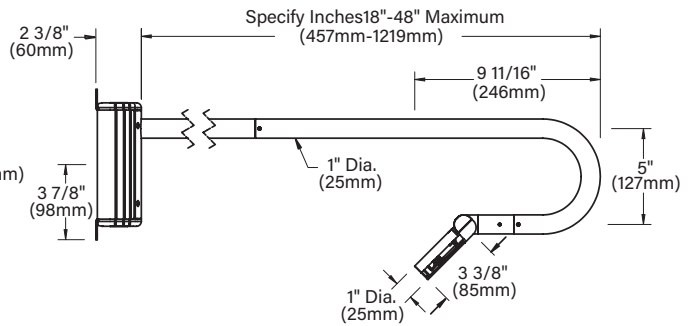

DATE: PROJECT: TYPE:

CATALOG NUMBER LOGIC:

*36" maximum stem length with Power Canopy option.

**Designed for use with 12 VAC. LED transformer.

CATALOG NUMBER LOGIC

Example: ST - 36 - B - MM - LED - e71 - SP - SAP - 12 - 11 - B

MATERIAL

Aluminum

SERIES

ST - Twin Sign Star

STEM LENGTH

18" (Standard), 24", 30", 36", *42", or *48"

STYLE

B - 180° Radius

CANOPY - SIDE VIEW

TOP VIEW

PC - SIDE VIEW

UPM - SIDE VIEW

STANDARD FINISHES

PREMIUM FINISHES

[Click Here](#) to view larger, full-color swatches of all available finishes on our website.

LAMP & DRIVER DATA (e70, e71, e72, e73)