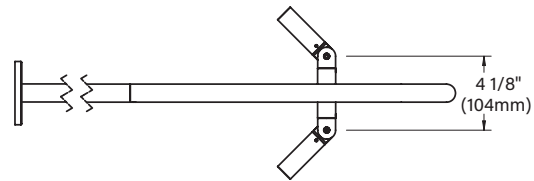

DATE: _____ PROJECT: _____ TYPE: _____

CANOPY - SIDE VIEW

TOP VIEW

PC - SIDE VIEW

UPM - SIDE VIEW

STANDARD FINISHES

PREMIUM FINISHES

[Click Here](#) to view larger, full-color swatches of all available finishes on our website.