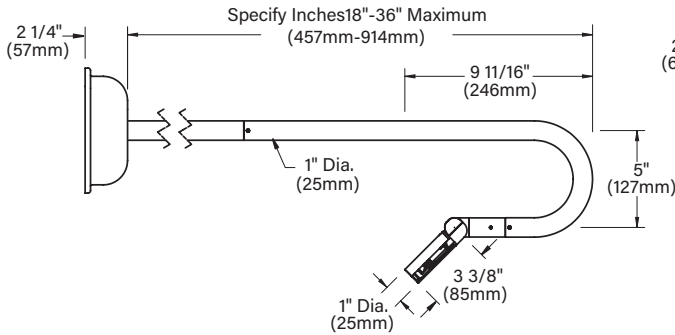

DATE: PROJECT: TYPE:

CATALOG NUMBER LOGIC:

*36" maximum stem length with Power Canopy option.

**Designed for use with 12 VAC. LED transformer.

CATALOG NUMBER LOGIC

Example: ST - 36 - B - MM - LED - e71 - SP - SAP - 12 - 11 - B

MATERIAL

Aluminum

SERIES

ST - Twin Sign Star

STEM LENGTH

18" (Standard), 24", 30", 36", *42", or *48"

STYLE

B - 180° Radius

CANOPY - SIDE VIEW

TOP VIEW

PC - SIDE VIEW

UPM - SIDE VIEW

STANDARD FINISHES

PREMIUM FINISHES

[Click Here](#) to view larger, full-color swatches of all available finishes on our website.

LAMP & DRIVER DATA (e70, e71, e72, e73)