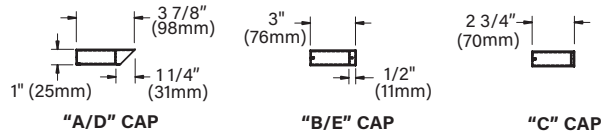

DATE: _____ PROJECT: _____ TYPE: _____

CANOPY - SIDE VIEW