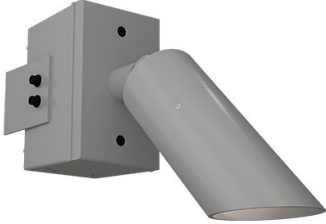

# TREE STRAP JUNCTION BOX (LOW VOLTAGE / LED)

ORDER FIXTURE SEPARATELY

DATE: \_\_\_\_\_ PROJECT: \_\_\_\_\_ TYPE: \_\_\_\_\_

CATALOG NUMBER LOGIC:

\*Specify cover separately.

### CATALOG NUMBER LOGIC

Example: B - TS - MB2 - BLP - 18

### MATERIAL

(Blank) - Aluminum B - Brass S - Stainless Steel

### MOUNTING ACCESSORY

MB2 - Cast Aluminum Junction Box\*