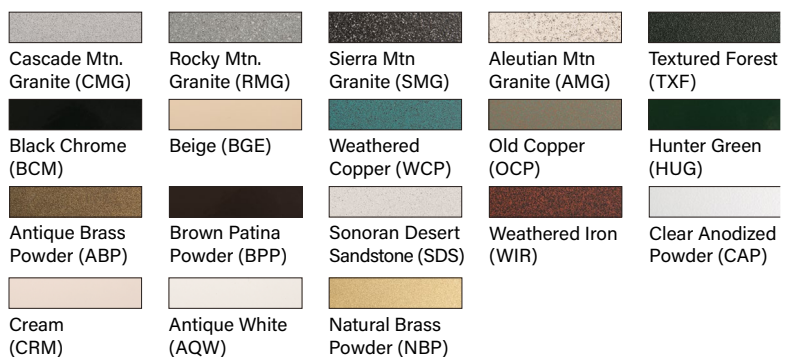

PREMIUM FINISHES

[Click Here](#) to view larger, full-color swatches of all available finishes on our website.

B-K LIGHTING

MADE IN THE USA

559.438.5800 | INFO@BKLIGHTING.COM | BKLIGHTING.COM