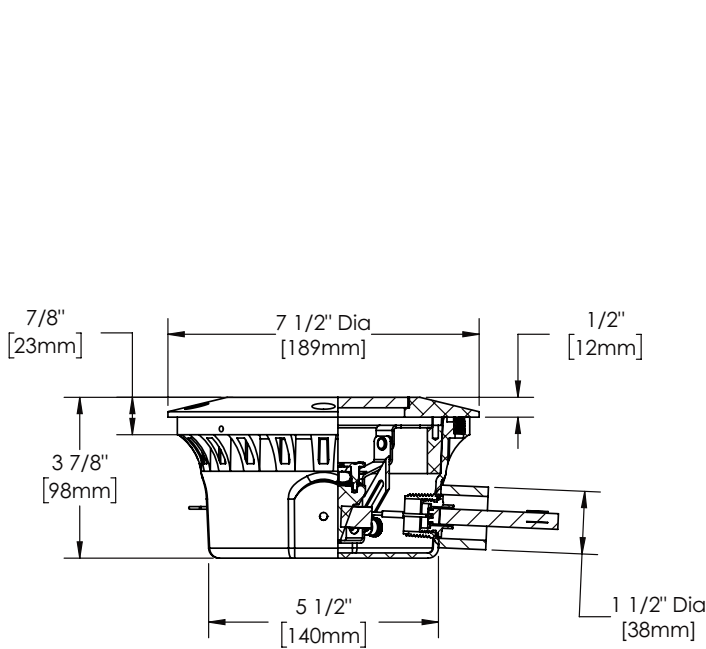

AH - Accessory Holder

TC - Traction Control Lens

GM-R - Round Grout Mask

GM-S - Square Grout Mask

DATE:

PROJECT:

TYPE:

TOP VIEW