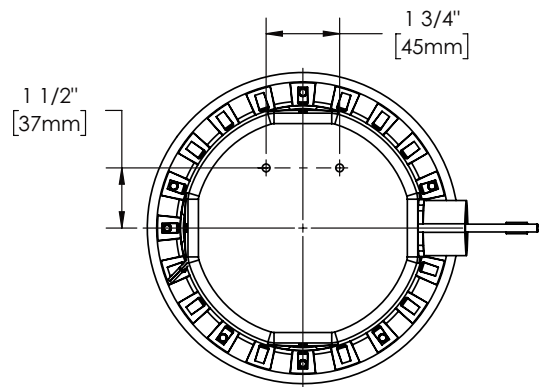

AH - Accessory Holder

TC - Traction Control Lens

GM-R - Round Grout Mask

GM-S - Square Grout Mask

DATE:

PROJECT:

TYPE:

TOP VIEW