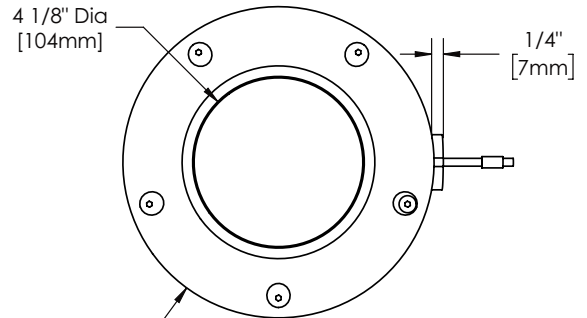

AH - Accessory Holder

TC - Traction Control Lens

GM-R - Round Grout Mask

GM-S - Square Grout Mask

DATE:

PROJECT:

TYPE:

TOP VIEW