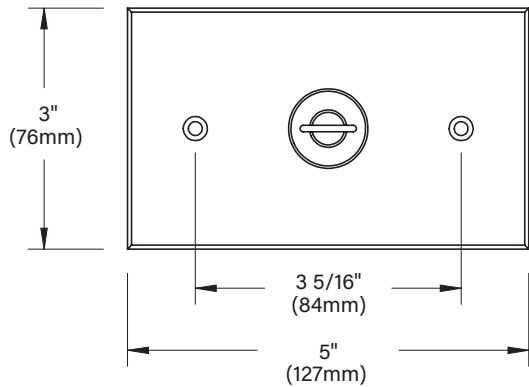

DATE: _____ PROJECT: _____ TYPE: _____

CATALOG NUMBER LOGIC:

CATALOG NUMBER LOGIC

Example: B - RC10 - BZW

MATERIAL

(Blank) - Aluminum B - Brass S - Stainless Steel

SERIES

RC10 - Ring Mounted Machined Canopy

FINISH (See below for full-color swatches)

Standard Finishes (BZP, BZW, BLP, BLW, WHP, WHW, SAP, VER)

Premium Finish (ABP, AMG, AQW, BCM, BGE, BPP, CAP, CMG, CRM, HUG, NBP, OCP, RMG, SDS, SMG, TXF, WCP, WIR)

Also available in RAL Finishes.

Brass Finishes (MAC, POL, MIT)

Stainless Steel Finishes (MAC, POL)

FRONT VIEW