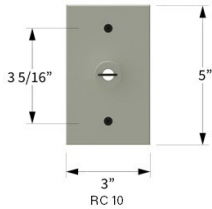

DATE: _____ PROJECT: _____ TYPE: _____

CATALOG NUMBER LOGIC:

CATALOG NUMBER LOGIC

Example: B - RC10 - BZW

MATERIAL

(Blank) - Aluminum B - Brass S - Stainless Steel

SERIES

RC10 - Ring Mounted Machined Canopy

FINISH (See below for full-color swatches)

Standard Finishes (BZP, BZW, BLP, BLW, WHP, WHW, SAP, VER)

Premium Finish (ABP, AMG, AQW, BCM, BGE, BPP, CAP, CMG, CRM, HUG, NBP, OCP, RMG, SDS, SMG, TXF, WCP, WIR)

Also available in RAL Finishes.

Brass Finishes (MAC, POL, MIT)

Stainless Steel Finishes (MAC, POL)

FRONT VIEW