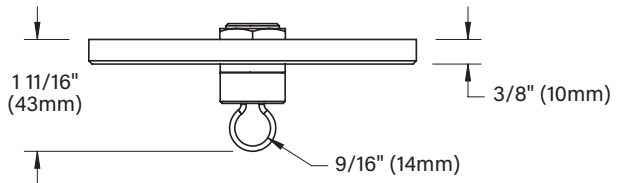

DATE: _____ PROJECT: _____ TYPE: _____

CATALOG NUMBER LOGIC:

CATALOG NUMBER LOGIC

Example: B - RC10 - BZW

MATERIAL

(Blank) - Aluminum B - Brass S - Stainless Steel

SERIES

RC10 - Ring Mounted Machined Canopy

FINISH (See below for full-color swatches)

Standard Finishes (BZP, BZW, BLP, BLW, WHP, WHW, SAP, VER)

Premium Finish (ABP, AMG, AQW, BCM, BGE, BPP, CAP, CMG, CRM, HUG, NBP, OCP, RMG, SDS, SMG, TXF, WCP, WIR)

Also available in RAL Finishes.

Brass Finishes (MAC, POL, MIT)

Stainless Steel Finishes (MAC, POL)

FRONT VIEW

SIDE VIEW

STANDARD FINISHES

PREMIUM FINISHES

[Click Here](#) to view larger, full-color swatches of all available finishes on our website.