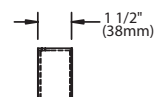

C CAP

B-K LIGHTING

MADE IN THE USA

559.438.5800 | INFO@BKLIGHTING.COM | BKLIGHTING.COM

THIS DOCUMENT CONTAINS PROPRIETARY INFORMATION OF B-K LIGHTING, INC. AND ITS RECEIPT OR POSSESSION DOES NOT CONVEY ANY RIGHTS TO REPRODUCE, DISCLOSE ITS CONTENTS, OR TO MANUFACTURE, USE OR SELL ANYTHING IT MAY DESCRIBE. REPRODUCTION, DISCLOSURE OR USE WITHOUT SPECIFIC WRITTEN AUTHORIZATION OF B-K LIGHTING, INC. IS STRICTLY FORBIDDEN.

04/13/2020 SKU-1081
SUB-2368-00