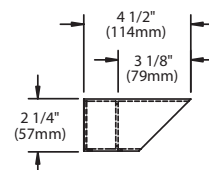

TWIN PENDANT (MR16 LAMP)

DATE:

PROJECT:

TYPE:

CANOPYDETAIL

D CAP

E CAP

C CAP

B-K LIGHTING

MADE IN THE USA

559.438.5800 | INFO@BKLIGHTING.COM | BKLIGHTING.COM

THIS DOCUMENT CONTAINS PROPRIETARY INFORMATION OF B-K LIGHTING, INC. AND ITS RECEIPT OR POSSESSION DOES NOT CONVEY ANY RIGHTS TO REPRODUCE, DISCLOSE ITS CONTENTS, OR TO MANUFACTURE, USE OR SELL ANYTHING IT MAY DESCRIBE. REPRODUCTION, DISCLOSURE OR USE WITHOUT SPECIFIC WRITTEN AUTHORIZATION OF B-K LIGHTING, INC. IS STRICTLY FORBIDDEN.

04/13/2020 SKU-1081
SUB-2368-00