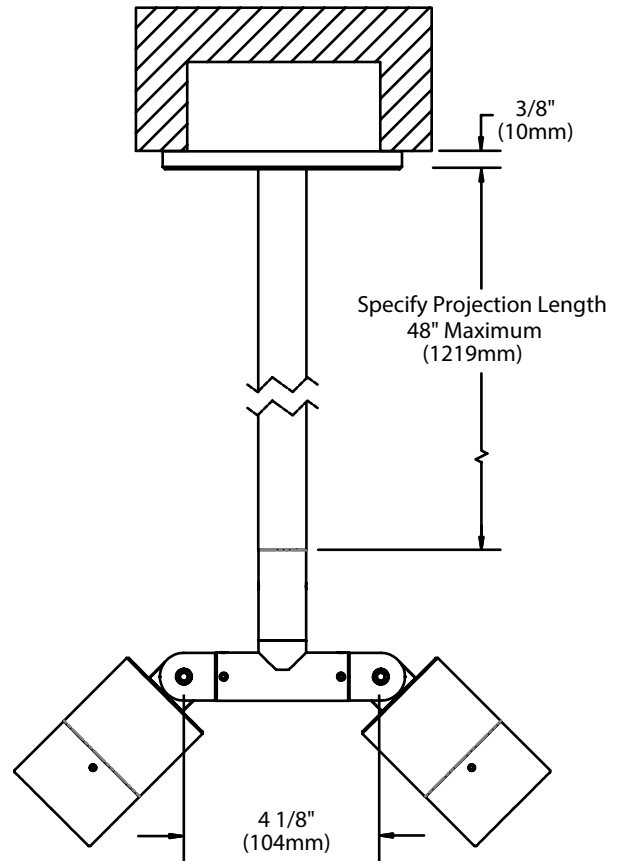

TWIN PENDANT (MR16 LAMP)

DATE:

PROJECT:

TYPE: