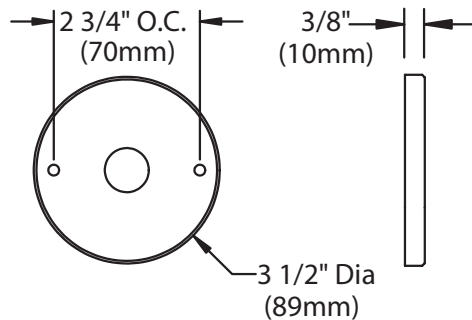

CANOPYDETAIL

D CAP

E CAP

C CAP

B-K LIGHTING

MADE IN THE USA

559.438.5800 | INFO@BKLIGHTING.COM | BKLIGHTING.COM

THIS DOCUMENT CONTAINS PROPRIETARY INFORMATION OF B-K LIGHTING, INC. AND ITS RECEIPT OR POSSESSION DOES NOT CONVEY ANY RIGHTS TO REPRODUCE, DISCLOSE ITS CONTENTS, OR TO MANUFACTURE, USE OR SELL ANYTHING IT MAY DESCRIBE. REPRODUCTION, DISCLOSURE OR USE WITHOUT SPECIFIC WRITTEN AUTHORIZATION OF B-K LIGHTING, INC. IS STRICTLY FORBIDDEN.

04/13/2020 SKU-1081
SUB-2368-00