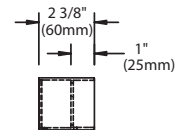

TWIN PENDANT (MR16 LAMP)

DATE:

PROJECT:

TYPE:

CANOPYDETAIL

D CAP

E CAP

C CAP

B-K LIGHTING

MADE IN THE USA

559.438.5800 | INFO@BKLIGHTING.COM | BKLIGHTING.COM

THIS DOCUMENT CONTAINS PROPRIETARY INFORMATION OF B-K LIGHTING, INC. AND ITS RECEIPT OR POSSESSION DOES NOT CONVEY ANY RIGHTS TO REPRODUCE, DISCLOSE ITS CONTENTS, OR TO MANUFACTURE, USE OR SELL ANYTHING IT MAY DESCRIBE. REPRODUCTION, DISCLOSURE OR USE WITHOUT SPECIFIC WRITTEN AUTHORIZATION OF B-K LIGHTING, INC. IS STRICTLY FORBIDDEN.

04/13/2020 SKU-1081
SUB-2368-00