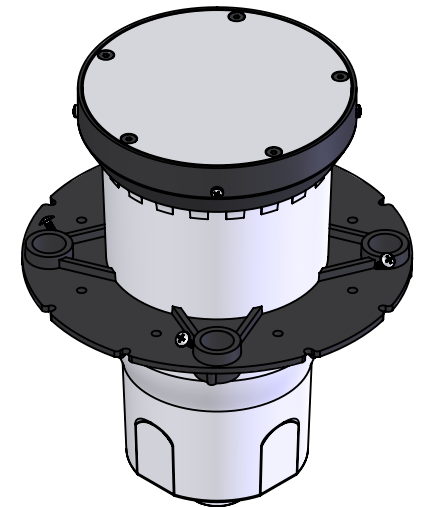

Top View

Bottom View

Specify Material:
(Must Match Quoted Material)
Aluminum, Brass or Stainless Steel

Specify Finish

(2) 3/4" NPT Female Conduit Entries with Knockout Plugs

ALL DIMENSIONS INDICATED ON THIS SUBMITTAL ARE NOMINAL. CONTACT TECHNICAL SALES IF YOU REQUIRE MORE STRINGENT DIMENSIONAL SPECIFICATIONS.