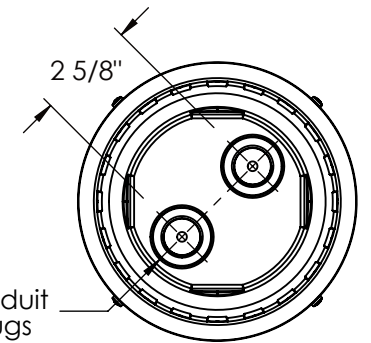

Top View

Bottom View

Specify Material:
(Must Match Quoted Material)
Aluminum, Brass or Stainless Steel

Specify Finish

(2) 3/4" NPT Female Conduit Entries with Knockout Plugs

ALL DIMENSIONS INDICATED ON THIS SUBMITTAL ARE NOMINAL. CONTACT TECHNICAL SALES IF YOU REQUIRE MORE STRINGENT DIMENSIONAL SPECIFICATIONS.