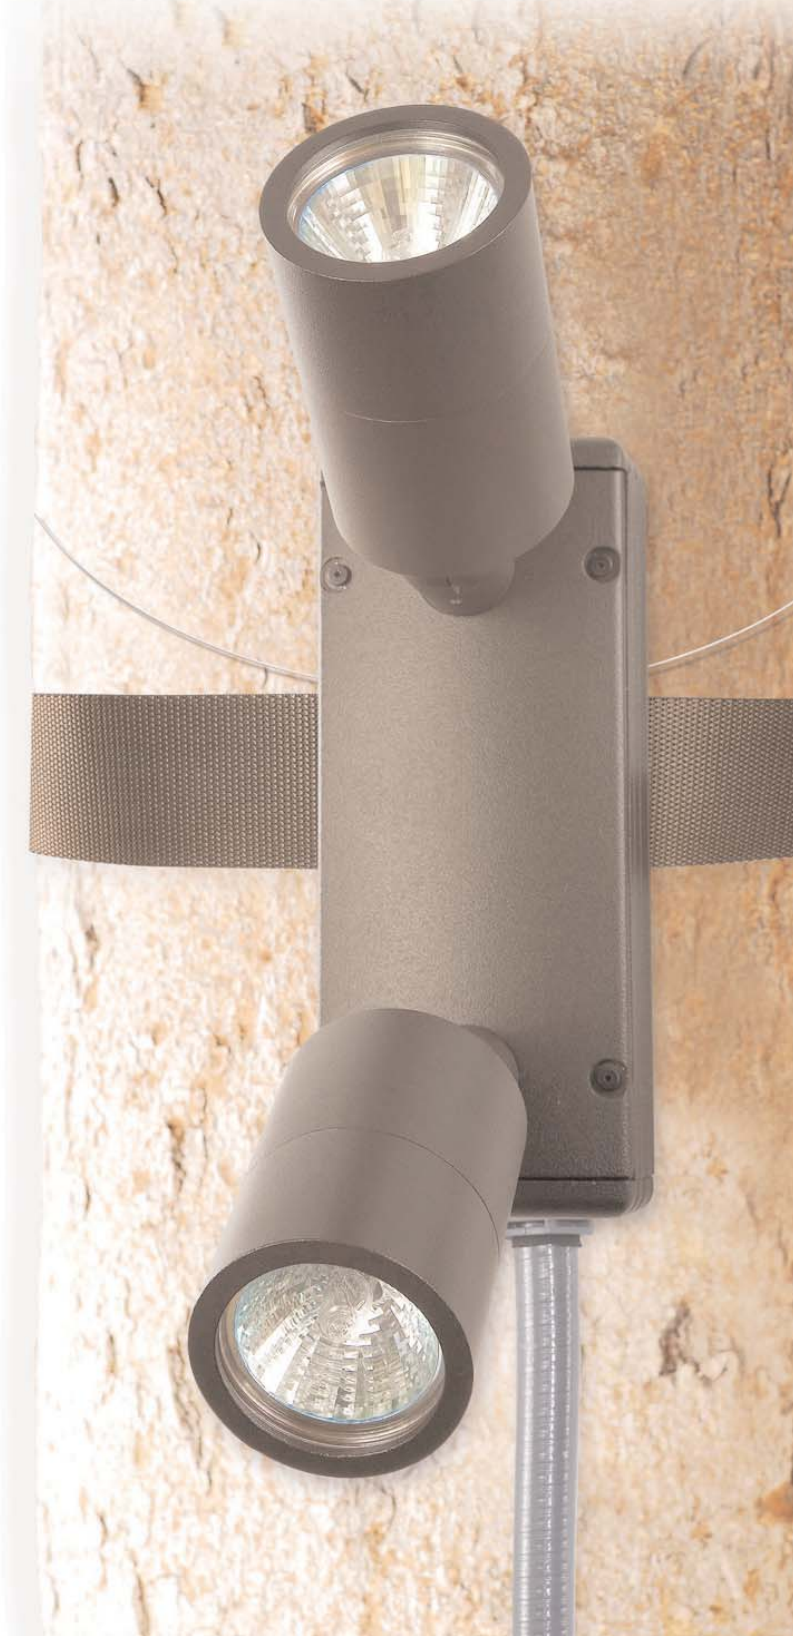

UNIVERSAL MOUNTING

Technical Advisory

Tree Installation

Find new installation positions not previously considered because of damage to the tree with the exclusive Tree Strap™ UPM.

A long-lasting nylon strap attaches to the tree without the use of invasive mounting screws. The fully adjustable strap is mold and mildew resistant and allows for tree growth through periodic movement in the strap's position.

A stainless steel safety cable (*optional in some configurations*) maintains UPM's position when the nylon strap is disengaged.

Tree Strap™ System

B-K LIGHTING
40429 Brickyard Dr.
Madera, CA 93638
559.438.5800 - P
559.438.5900 - F
www.bklighting.com
email us at:
info@bklighting.com