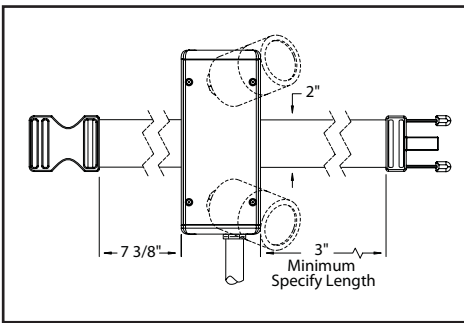

UNIVERSAL MOUNTING

Technical Advisory

Tree Installation

Find new installation positions not previously considered because of damage to the tree with the exclusive Tree Strap™ UPM.

A long-lasting nylon strap attaches to the tree without the use of invasive mounting screws. The fully adjustable strap is mold and mildew resistant and allows for tree growth through periodic movement in the strap's position.

A stainless steel safety cable (*optional in some configurations*) maintains UPM's position when the nylon strap is disengaged.

Tree Strap™ System

B-K LIGHTING
40429 Brickyard Dr.
Madera, CA 93638
559.438.5800 - P
559.438.5900 - F
www.bklighting.com
email us at:
info@bklighting.com