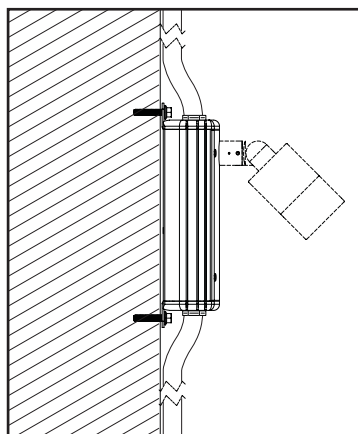

UNIVERSAL MOUNTING

Technical Advisory

Surface Mount

Choose UPM's surface mounting option for use on ceilings, walls, parapets, and other architectural surfaces that do not permit the use of a recessed junction box.

Two stainless steel mounting brackets quickly anchor the system in any orientation. Side mounted conduit entries permit through wiring.

B-K LIGHTING
40429 Brickyard Dr.
Madera, CA 93638
559.438.5800 - P
559.438.5900 - F
www.bklighting.com
email us at:
info@bklighting.com