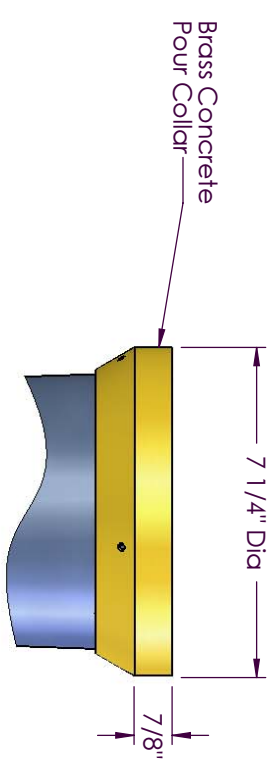

ArtiStar Replacement Program at NO CHARGE!

Your Arti-Star Sample case was designed with a working sample using the 35-watt ES16 metal halide lamp and the M130 ballast. Both components are good. They are just not compatible. This needs to be changed and at no expense to you!

40429 Brickyard Drive • Madera, CA 93636 USA
main 559.438.5800 • fax 559.438.5900 • www.bklighting.com

- 1/4" Flat Tempered Glass Lens
- 1/8" Translucent Acrylic Lens Engraved with the Letter "N", Painted Black
- Corrosion Free Composite Housing
- Machined Aluminum Body, 7.5 Watt, SLED Array (Specify)
- (2) #10-24 Stainless Steel Socket Head Cap Screws to Mount LED Body to Optilock
- Removable Transformer Access Plate
- 75VA-12V Magnetic Transformer 120V
- Patented Hydro-Lock™ Barrier Plate Assembly with ACV
- High Temperature Silicone O-Ring
- Anti-Siphon Wire Pass Thru with Quick Disconnect
- Watertight Connectors
- (3) Supplied with Fixture
- (2) #10 and (1) #18 Max.
- (1) #12 and (1) #18 Min.