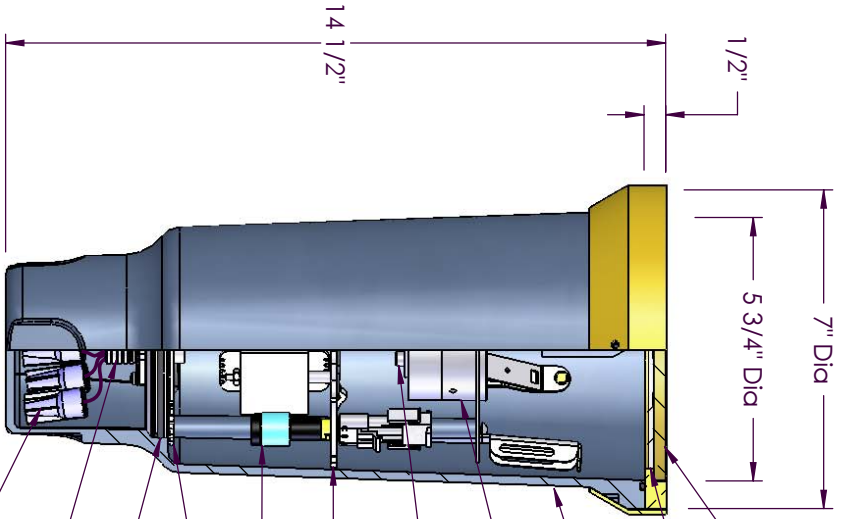

40429 Brickyard Drive • Madera, CA 93636 USA
main 559.438.5800 • fax 559.438.5900 • www.bklighting.com

- 1/4" Flat Tempered Glass Lens
- 1/8" Translucent Acrylic Lens Engraved with the Letter "N", Painted Black
- Corrosion Free Composite Housing
- Machined Aluminum Body, 7.5 Watt, SLED Array (Specify)
- (2) #10-24 Stainless Steel Socket Head Cap Screws to Mount LED Body to Optilock
- Removable Transformer Access Plate
- 75VA-12V Magnetic Transformer 120V
- Patented Hydro-Lock™ Barrier Plate Assembly with ACV
- High Temperature Silicone O-Ring
- Anti-Siphon Wire Pass Thru with Quick Disconnect
- Watertight Connectors
- (3) Supplied with Fixture
- (2) #10 and (1) #18 Max.
- (1) #12 and (1) #18 Min.