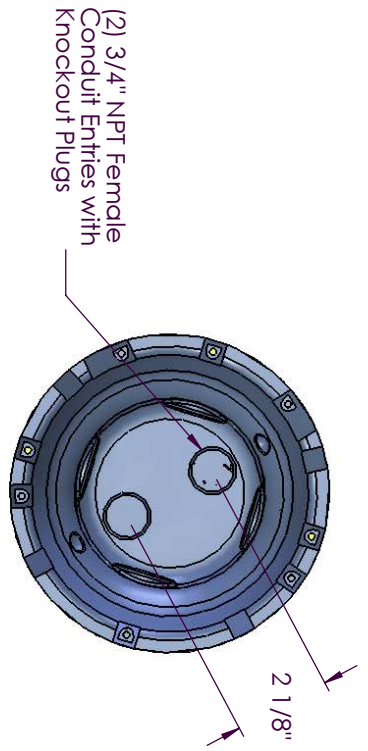

40429 Brickyard Drive • Madera, CA 93636 USA
main 559.438.5800 • fax 559.438.5900 • www.bklighting.com

- 1/4" Flat Tempered Glass Lens
- 1/8" Translucent Acrylic Lens Engraved with the Letter "N", Painted Black
- Corrosion Free Composite Housing
- Machined Aluminum Body, 7.5 Watt, SLED Array (Specify)
- (2) #10-24 Stainless Steel Socket Head Cap Screws to Mount LED Body to Optilock
- Removable Transformer Access Plate
- 75VA-12V Magnetic Transformer 120V
- Patented Hydro-Lock™ Barrier Plate Assembly with ACV
- High Temperature Silicone O-Ring
- Anti-Siphon Wire Pass Thru with Quick Disconnect
- Watertight Connectors
- (3) Supplied with Fixture
- (2) #10 and (1) #18 Max.
- (1) #12 and (1) #18 Min.