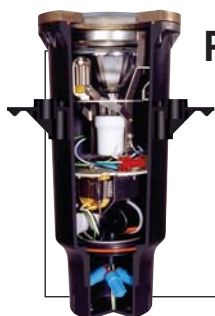

Learn on!★

Precision2 adds yet another patent!

One of our most successful in-grade fixtures just got better. B-K Lighting is proud to announce that Patent Number 7,370,988 was issued by the United States Patent Office on May 13 for the Precision2's vacuum-sealed interior. Our four-time patented in-grade fixture has been recognized for its ability to maintain a vacuum seal between the fixture's interior and the atmosphere. Precision2's patented housing design effectively prevents water entry into the water sensitive areas of the luminaire. By far, it's the best choice for an in-grade fixture to date.