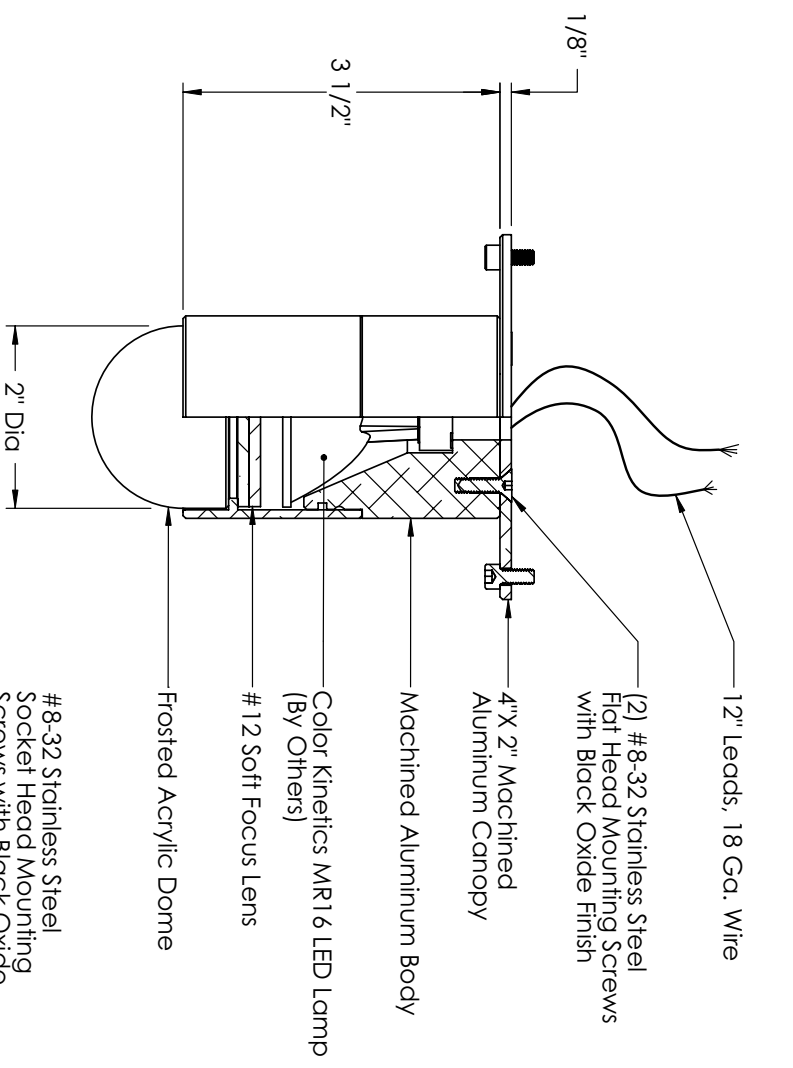

Canopy Detail

THIS DOCUMENT CONTAINS PROPRIETARY INFORMATION OF B-K LIGHTING AND ITS RECEIPT OR POSSESSION DOES NOT CONVEY ANY RIGHTS TO REPRODUCE, DISCLOSE ITS CONTENTS, OR TO MANUFACTURE, USE OR SELL ANYTHING IT MAY DESCRIBE. REPRODUCTION, DISCLOSURE OR USE WITHOUT SPECIFIC WRITTEN AUTHORIZATION OF B-K LIGHTING IS STRICTLY FORBIDDEN.

GLOW STAR W/ FROSTED DOME ON 4" RECT, CANOPY
1/31/08 **B-K LIGHTING, INC.**
DRAWING NUMBER
CUS-1242-23