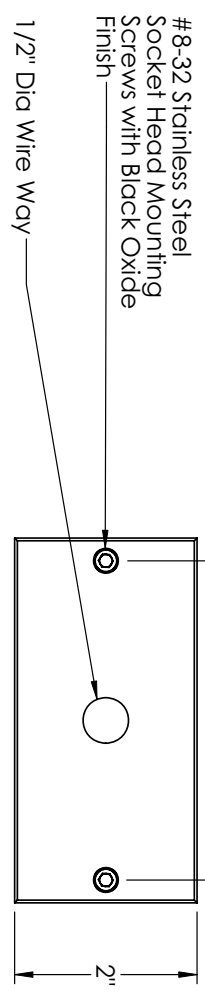

Canopy Detail

THIS DOCUMENT CONTAINS PROPRIETARY INFORMATION OF B-K LIGHTING AND ITS RECEIPT OR POSSESSION DOES NOT CONVEY ANY RIGHTS TO REPRODUCE, DISCLOSE ITS CONTENTS, OR TO MANUFACTURE, USE OR SELL ANYTHING IT MAY DESCRIBE. REPRODUCTION, DISCLOSURE OR USE WITHOUT SPECIFIC WRITTEN AUTHORIZATION OF B-K LIGHTING IS STRICTLY FORBIDDEN.

GLOW STAR W/ FROSTED DOME ON 4" RECT, CANOPY
1/31/08 **B-K LIGHTING, INC.**
DRAWING NUMBER
CUS-1242-23