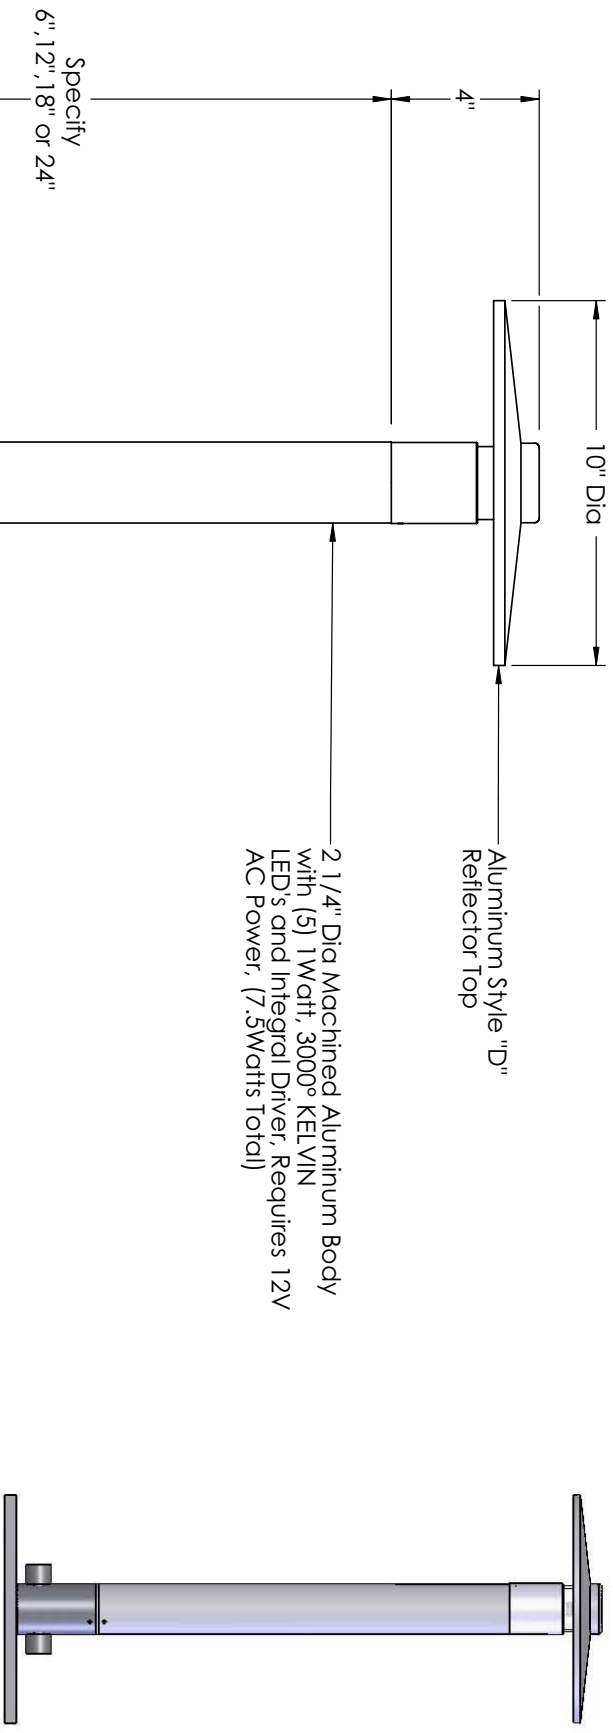

## Custom Camino Star™

This Camino Star™ has a custom 10" diameter shade, as well as 7.5 watt, 3000 degree Kelvin, solid state light source. A heavy steel base with low voltage splice compartment, for use in an outdoor roof scape application. This allows the fixture to stay in place without penetrating the weather proof roof membrane with fasteners.

40429 Brickyard Drive • Madera, CA 93636 USA  
main 559.438.5800 • fax 559.438.5900 • [www.bklighting.com](http://www.bklighting.com)

2 1/4" Dia Machined Aluminum Body  
 with (5) 1Watt, 3000° KELVIN  
 LED's and Integral Driver, Requires 12V  
 AC Power, (7.5Watts Total)