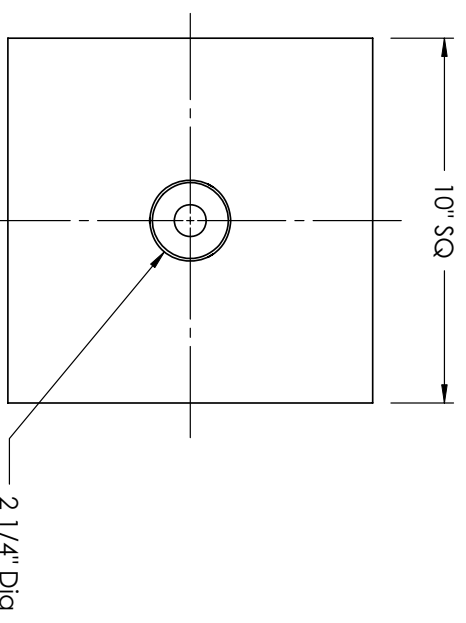

MODIFIED CAMINO STAR 'D' W/ LED ON STEEL BASE	4/22/08	B-K LIGHTING, INC.	DRAWING NUMBER CUS-1534-11