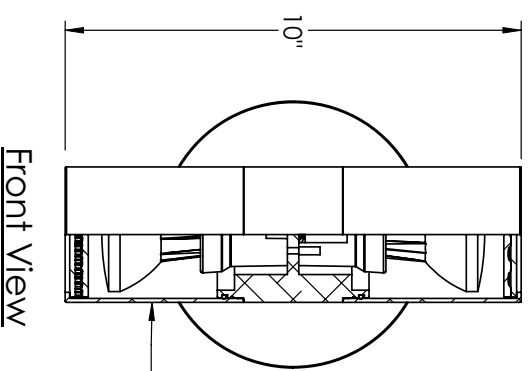

Front View

4" Round Cast Aluminum Box with (5) 1/2" NPS Threaded Holes (4) Plugs Provided

1/2" I.P. Threaded Hub for 1/2" Conduit (Conduit By Others)

(2) 1/4" Dia. Mounting Holes on 5" Dia. Bolt Circle

Machined Aluminum Olympus Fixture with (2) 35W PAR20 Halogen Lamps