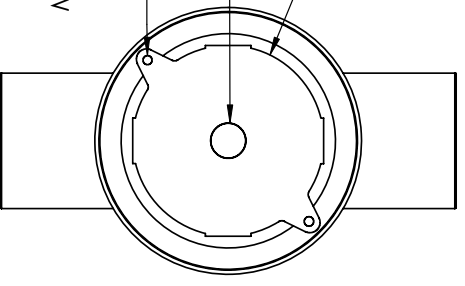

B-K LIGHTING
Quality to Last a Lifetime™

40429 Brickyard Drive • Madera, CA 93636 USA
main 559.438.5800 • fax 559.438.5900 • www.bklighting.com

Front View

4" Round Cast Aluminum Box with (5) 1/2" NPS Threaded Holes (4) Plugs Provided

1/2" I.P. Threaded Hub for 1/2" Conduit (Conduit By Others)

(2) 1/4" Dia. Mounting Holes on 5" Dia. Bolt Circle

Machined Aluminum Olympus Fixture with (2) 35W PAR20 Halogen Lamps

Back View

Side View

DRM35-H35M, 35W High Power Factor Metal Halide Ballast, 120V or 277V (Specify)
Enclosure Measures 12"H X 8"W X 4"D