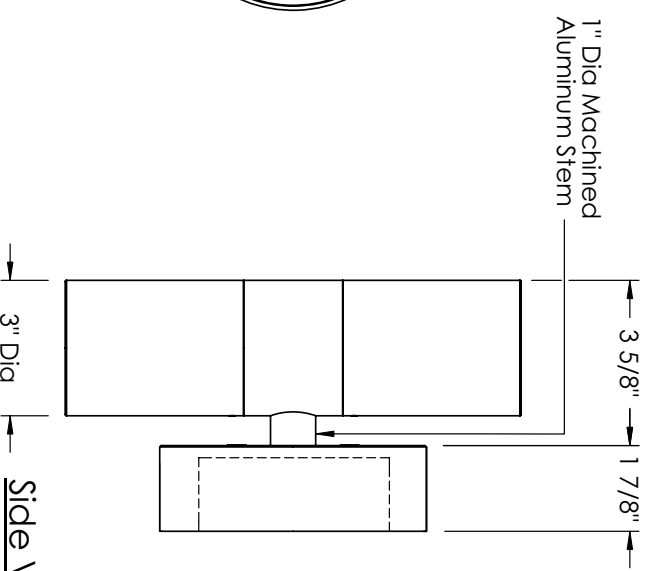

B-K LIGHTING
Quality to Last a Lifetime™

40429 Brickyard Drive • Madera, CA 93636 USA
main 559.438.5800 • fax 559.438.5900 • www.bklighting.com

Front View

4" Round Cast Aluminum Box with (5) 1/2" NPS Threaded Holes (4) Plugs Provided

1/2" I.P. Threaded Hub for 1/2" Conduit (Conduit By Others)

(2) 1/4" Dia. Mounting Holes on 5" Dia. Bolt Circle

Machined Aluminum Olympus Fixture with (2) 35W PAR20 Halogen Lamps

Back View

Side View

DRM35-H35M, 35W High Power Factor Metal Halide Ballast, 120V or 277V (Specify)
Enclosure Measures 12"H X 8"W X 4"D