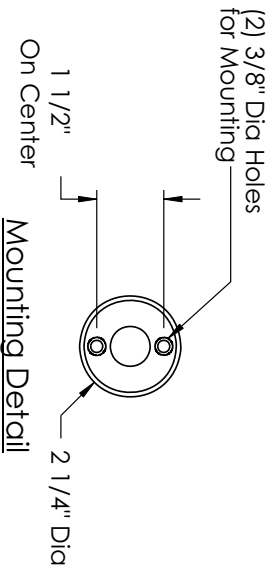

THIS DOCUMENT CONTAINS PROPRIETARY INFORMATION OF B-K LIGHTING AND ITS RECEIPT OR POSSESSION DOES NOT CONVEY ANY RIGHTS TO REPRODUCE, DISCLOSE ITS CONTENTS, OR TO MANUFACTURE, USE OR SELL ANYTHING IT MAY DESCRIBE. REPRODUCTION, DISCLOSURE OR USE WITHOUT SPECIFIC WRITTEN AUTHORIZATION OF B-K LIGHTING IS STRICTLY FORBIDDEN.

SARATOGA FIXTURES W/ T4 LAMPS ON PSR2 10' POLE
4/3/09 **B-K LIGHTING, INC.** DRAWING NUMBER CUS-1943-83