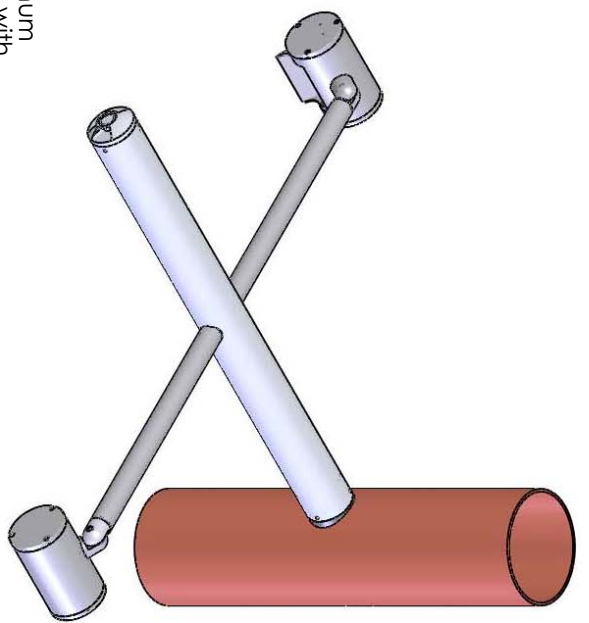

THIS DOCUMENT CONTAINS PROPRIETARY INFORMATION OF B-K LIGHTING AND ITS RECEIPT OR POSSESSION DOES NOT CONVEY ANY RIGHTS TO REPRODUCE, DISCLOSE ITS CONTENTS, OR TO MANUFACTURE, USE OR SELL ANYTHING IT MAY DESCRIBE. REPRODUCTION, DISCLOSURE OR USE WITHOUT SPECIFIC WRITTEN AUTHORIZATION OF B-K LIGHTING IS STRICTLY FORBIDDEN.

SARATOGA FIXTURES W/ T4 LAMPS ON PSR2 10' POLE
4/3/09 **B-K LIGHTING, INC.** DRAWING NUMBER CUS-1943-83