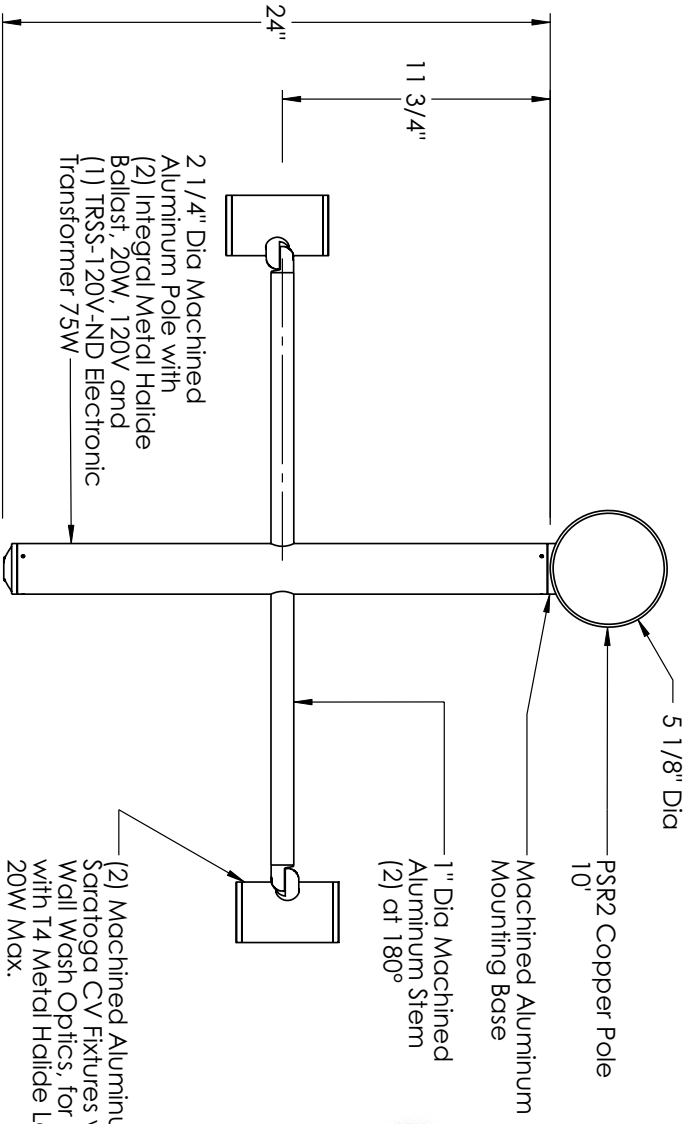

THIS DOCUMENT CONTAINS PROPRIETARY INFORMATION OF B-K LIGHTING AND ITS RECEIPT OR POSSESSION DOES NOT CONVEY ANY RIGHTS TO REPRODUCE, DISCLOSE ITS CONTENTS, OR TO MANUFACTURE, USE OR SELL ANYTHING IT MAY DESCRIBE. REPRODUCTION, DISCLOSURE OR USE WITHOUT SPECIFIC WRITTEN AUTHORIZATION OF B-K LIGHTING IS STRICTLY FORBIDDEN.

SARATOGA FIXTURES W/ T4 LAMPS ON PSR2 10' POLE
4/3/09 **B-K LIGHTING, INC.** DRAWING NUMBER CUS-1943-83