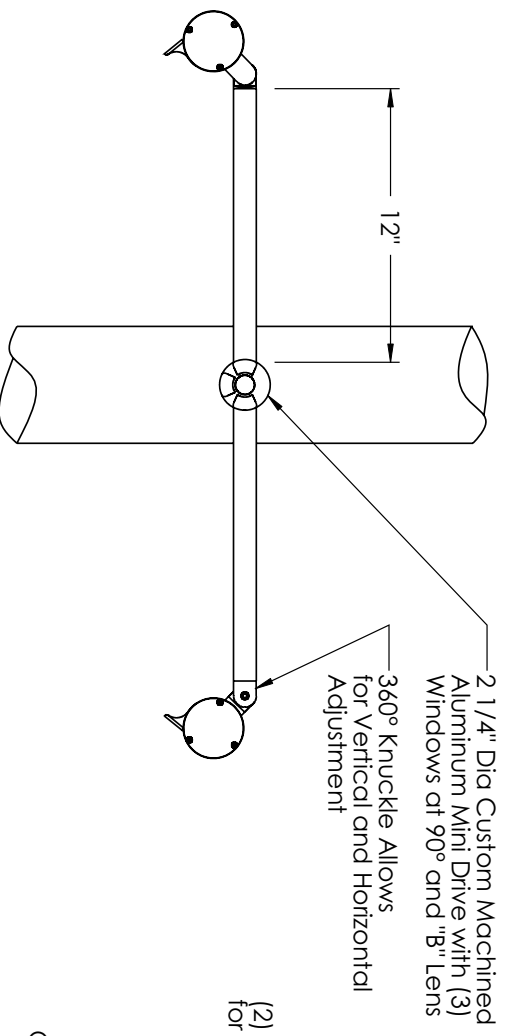

THIS DOCUMENT CONTAINS PROPRIETARY INFORMATION OF B-K LIGHTING AND ITS RECEIPT OR POSSESSION DOES NOT CONVEY ANY RIGHTS TO REPRODUCE, DISCLOSE ITS CONTENTS, OR TO MANUFACTURE, USE OR SELL ANYTHING IT MAY DESCRIBE. REPRODUCTION, DISCLOSURE OR USE WITHOUT SPECIFIC WRITTEN AUTHORIZATION OF B-K LIGHTING IS STRICTLY FORBIDDEN.

SARATOGA FIXTURES W/ T4 LAMPS ON PSR2 10' POLE
4/3/09 **B-K LIGHTING, INC.** DRAWING NUMBER CUS-1943-83