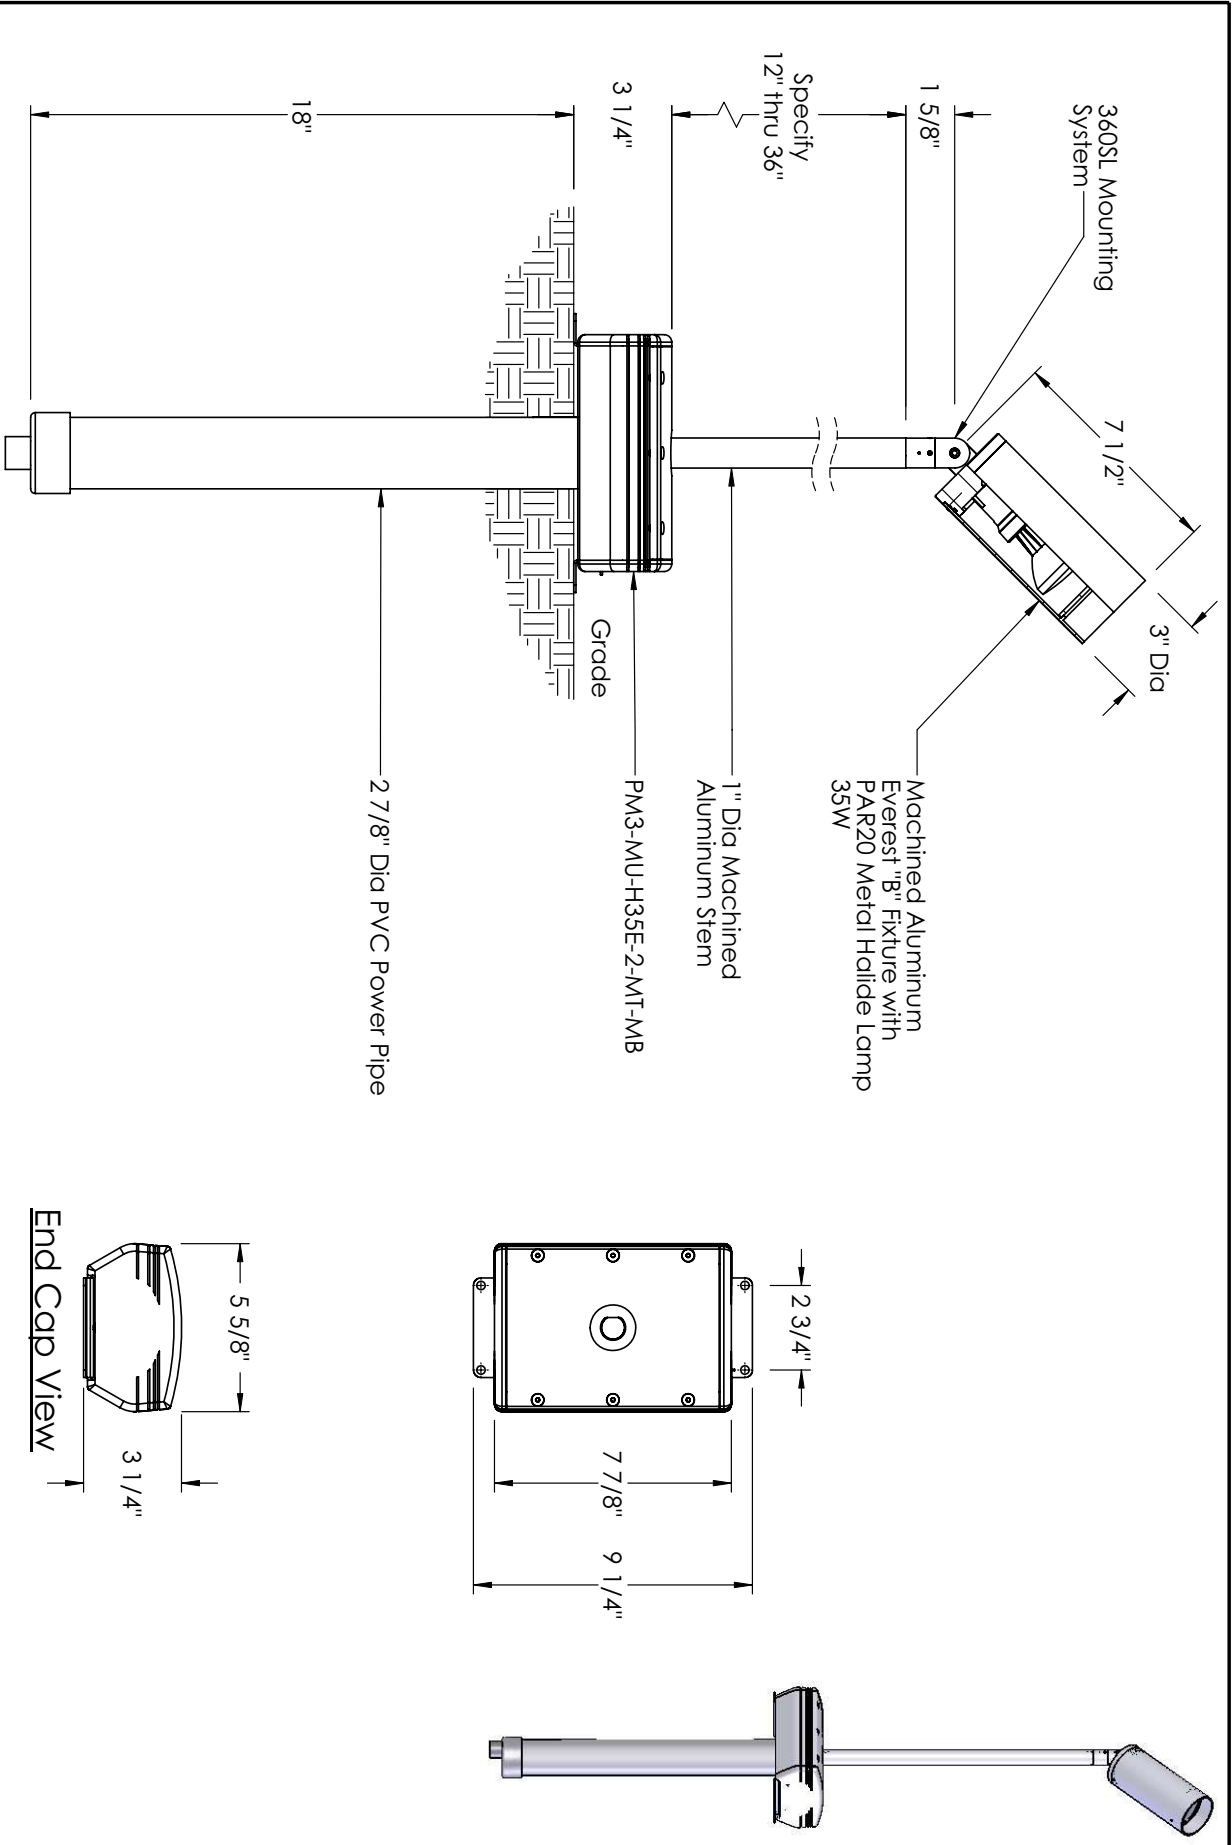

THIS DOCUMENT CONTAINS PROPRIETARY INFORMATION OF B-K LIGHTING AND ITS RECEIPT OR POSSESSION DOES NOT CONVEY ANY RIGHTS TO REPRODUCE, DISCLOSE ITS CONTENTS, OR TO MANUFACTURE, USE OR SELL ANYTHING IN ANY MANNER. RETRODUCTION, DISCLOSURE OR USE WITHOUT SPECIFIC WRITTEN AUTHORIZATION OF B-K LIGHTING IS STRICTLY FORBIDDEN.

08/05/08	EVEREST "B" ON PM3-MU-H35E-2-MT-MB	DRAWING NUMBER
	B-K LIGHTING, INC.	CUS-1827-85