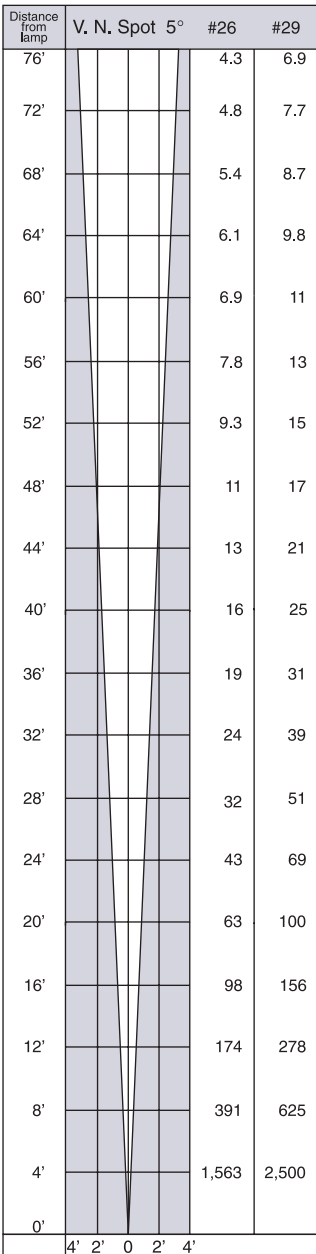

PAR36 Halogen

BK No.	Lamp Watts	Description	Rated Life	Center Beam Cndlpwr.	Beam Angle	Beam Type
25	18	4414 PAR36*	300	1,500	50°/25°	Flood
26	36	36PAR36/H	4000	25,000	5°	V. N. Spot
27	36	36PAR36/H	4000	8,000	13°	N. Spot
28	36	36PAR36/H	4000	900	30°	Flood
29	50	50PAR36/H	4000	40,000	5°	V. N. Spot
30	50	50PAR36/H	4000	11,000	8°	N. Spot
31	50	50PAR36/H	4000	1,300	30°	Flood

Note: If using No. 11 honeycomb baffle multiply footcandle or candela values by .80.

*Not a halogen lamp.

Values are center beam footcandles • Beam width to 50% of center beam footcandles