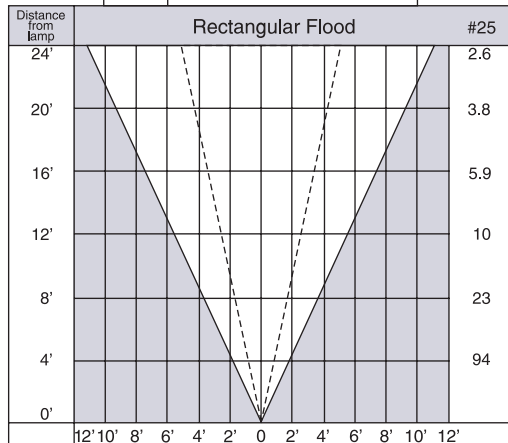

PAR36 Halogen

BK No.	Lamp Watts	Description	Rated Life	Center Beam Cndlpwr.	Beam Angle	Beam Type
25	18	4414 PAR36*	300	1,500	50°/25°	Flood
26	36	36PAR36/H	4000	25,000	5°	V. N. Spot
27	36	36PAR36/H	4000	8,000	13°	N. Spot
28	36	36PAR36/H	4000	900	30°	Flood
29	50	50PAR36/H	4000	40,000	5°	V. N. Spot
30	50	50PAR36/H	4000	11,000	8°	N. Spot
31	50	50PAR36/H	4000	1,300	30°	Flood

Note: If using No. 11 honeycomb baffle multiply footcandle or candela values by .80.

*Not a halogen lamp.

Values are center beam footcandles • Beam width to 50% of center beam footcandles