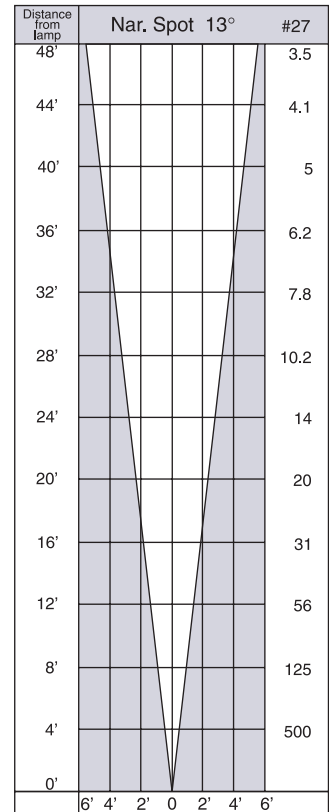

PAR36 Halogen

BK No.	Lamp Watts	Description	Rated Life	Center Beam Cndlpwr.	Beam Angle	Beam Type
25	18	4414 PAR36*	300	1,500	50°/25°	Flood
26	36	36PAR36/H	4000	25,000	5°	V. N. Spot
27	36	36PAR36/H	4000	8,000	13°	N. Spot
28	36	36PAR36/H	4000	900	30°	Flood
29	50	50PAR36/H	4000	40,000	5°	V. N. Spot
30	50	50PAR36/H	4000	11,000	8°	N. Spot
31	50	50PAR36/H	4000	1,300	30°	Flood

Note: If using No. 11 honeycomb baffle multiply footcandle or candela values by .80.

*Not a halogen lamp.

Values are center beam footcandles • Beam width to 50% of center beam footcandles