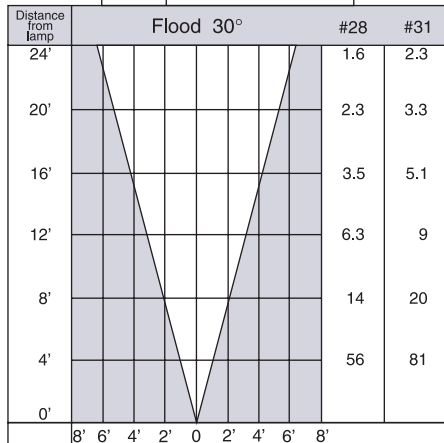

PAR36 Halogen

BK No.	Lamp Watts	Description	Rated Life	Center Beam Cndlpwr.	Beam Angle	Beam Type
25	18	4414 PAR36*	300	1,500	50°/25°	Flood
26	36	36PAR36/H	4000	25,000	5°	V. N. Spot
27	36	36PAR36/H	4000	8,000	13°	N. Spot
28	36	36PAR36/H	4000	900	30°	Flood
29	50	50PAR36/H	4000	40,000	5°	V. N. Spot
30	50	50PAR36/H	4000	11,000	8°	N. Spot
31	50	50PAR36/H	4000	1,300	30°	Flood

Note: If using No. 11 honeycomb baffle multiply footcandle or candela values by .80.

*Not a halogen lamp.

Values are center beam footcandles • Beam width to 50% of center beam footcandles