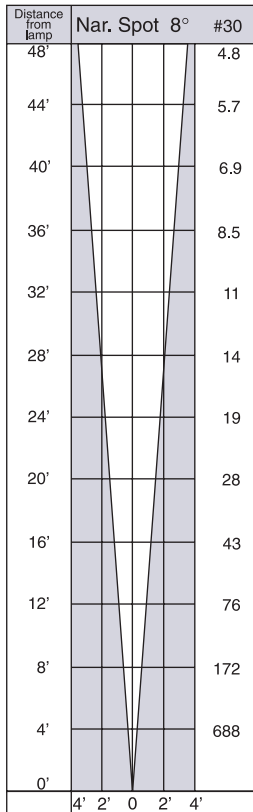

PAR36 Halogen

BK No.	Lamp Watts	Description	Rated Life	Center Beam Cndlpwr.	Beam Angle	Beam Type
25	18	4414 PAR36*	300	1,500	50°/25°	Flood
26	36	36PAR36/H	4000	25,000	5°	V. N. Spot
27	36	36PAR36/H	4000	8,000	13°	N. Spot
28	36	36PAR36/H	4000	900	30°	Flood
29	50	50PAR36/H	4000	40,000	5°	V. N. Spot
30	50	50PAR36/H	4000	11,000	8°	N. Spot
31	50	50PAR36/H	4000	1,300	30°	Flood

Note: If using No. 11 honeycomb baffle multiply footcandle or candela values by .80.

*Not a halogen lamp.

Values are center beam footcandles • Beam width to 50% of center beam footcandles