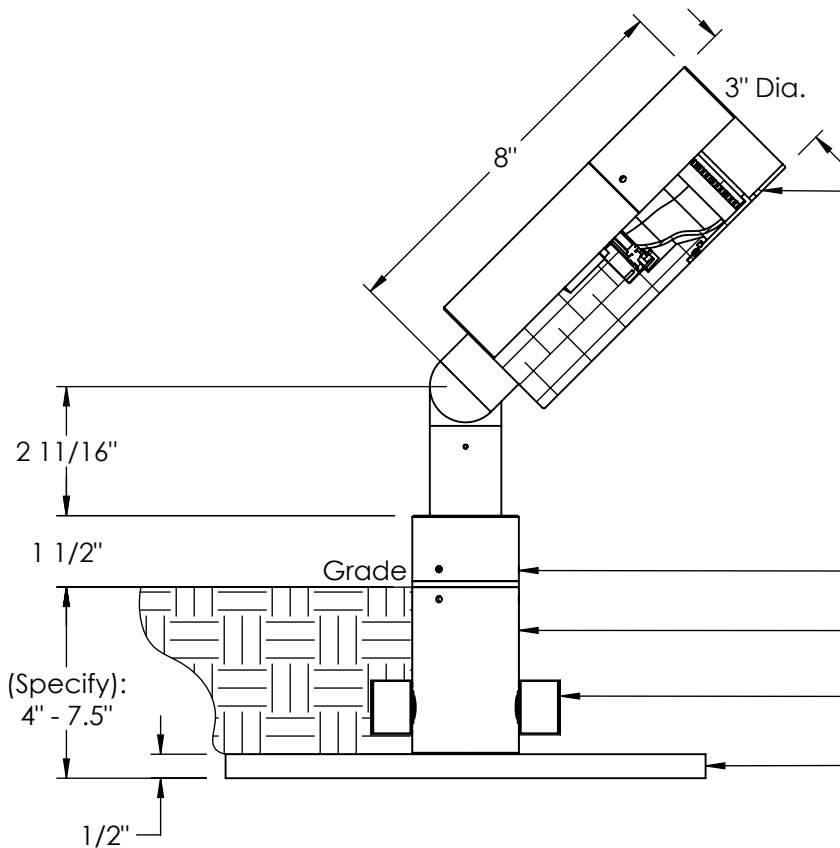

- x66 - 27W/4000K/80CRI
- x67 - 27W/2700K/90CRI
- x68 - 27W/3000K/90CRI
- x69 - 27W/3500K/80CRI

(Specify Optics): SP (15°), FL (35°), or WFL (60°)

(Specify Lens/Shielding Types):

- #9 - Clear (Standard)
- #10 - Spread
- #11 - Honeycomb Baffle
- #12 - Soft Focus
- #13 - Rectilinear

(Specify Cap): "A", "B" or "C"

- Machined Aluminum PP-"B" Cap
- PVC 12Volt Splice Compartment
- (2) 1/2" NPT Connectors
- 10" Square HRPO Steel Base

NEMA Type 3R, 4"D X 8"W X 12"H
Enclosure with (2) Drivers

(Specify):

- 12W
- 20W
- 27W

(Specify Control Type):

- INC - 120V
- ELV - 120V
- 010 - 120V - 277V

ALL DIMENSIONS INDICATED ON THIS SUBMITTAL ARE NOMINAL. CONTACT TECHNICAL SALES IF YOU REQUIRE MORE STRINGENT DIMENSIONAL SPECIFICATIONS.