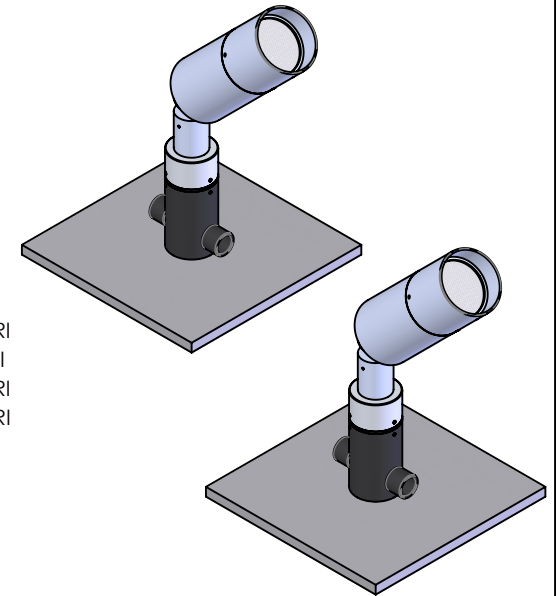

- x66 - 27W/4000K/80CRI
- x67 - 27W/2700K/90CRI
- x68 - 27W/3000K/90CRI
- x69 - 27W/3500K/80CRI

(Specify Optics): SP (15°), FL (35°), or WFL (60°)

(Specify Lens/Shielding Types):

- #9 - Clear (Standard)
- #10 - Spread
- #11 - Honeycomb Baffle
- #12 - Soft Focus
- #13 - Rectilinear

(Specify Cap): "A", "B" or "C"

- Machined Aluminum PP-"B" Cap
- PVC 12Volt Splice Compartment
- (2) 1/2" NPT Connectors
- 10" Square HRPO Steel Base

NEMA Type 3R, 4"D X 8"W X 12"H
Enclosure with (2) Drivers