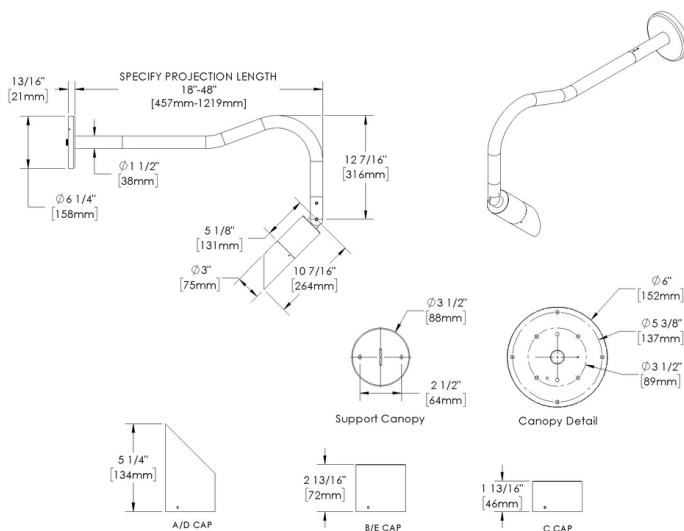

Product Variant Examples