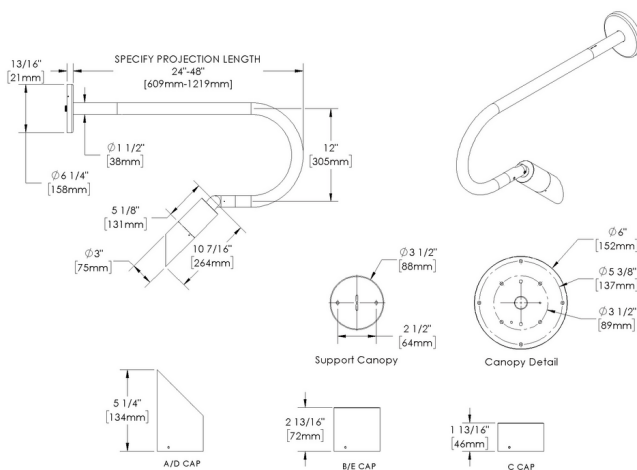

Product Variant Examples