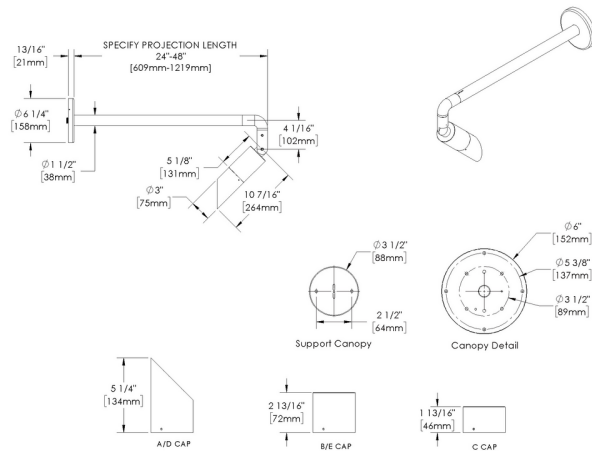

Product Variant Examples