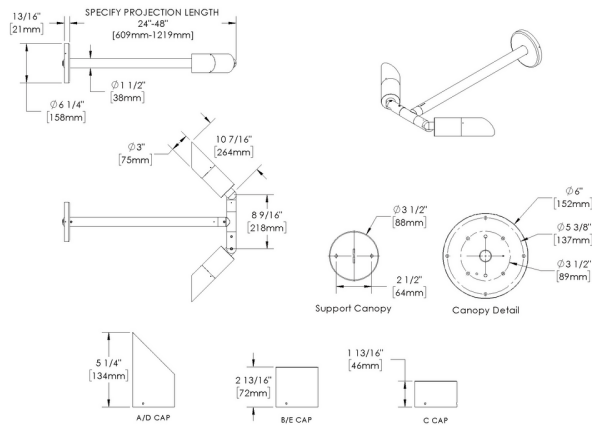

DENALI - Wall Mount - Remote Driver - LED COB - Style C - 2 Fixtures

UPGRADED

Downloads

- Product Images (.zip)
- Technical Drawing (.zip)
- 2D (.dwg)
- 2D (.dxf)
- IES Files (.zip)
- BIM - Revit (.zip)
- Installation Instructions (.pdf)

Product Variant Examples