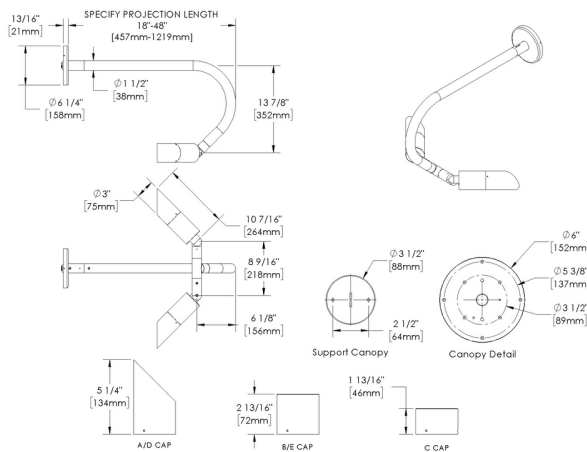

Product Variant Examples