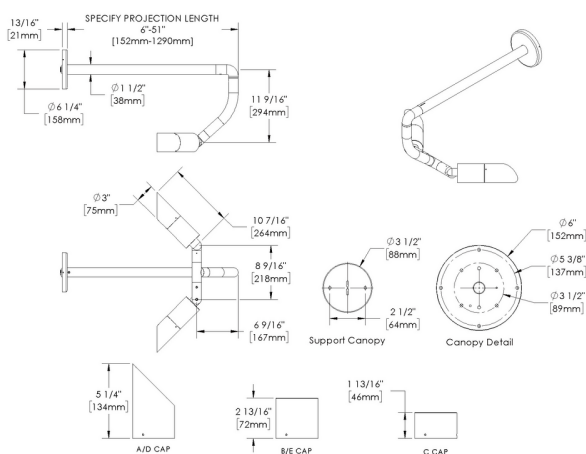

Product Variant Examples