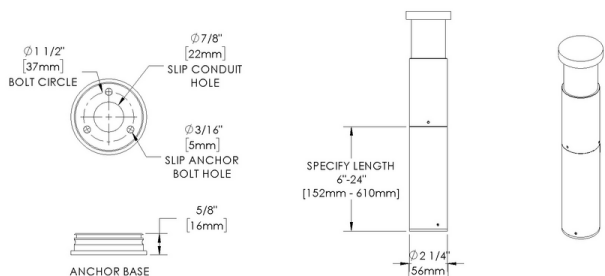

GLOW STAR - Bollard - Low Voltage - Lamp MR16 Gu5.3 - Brass - Style E - Height: 6" - 24" - Anchor Base

IP66

Downloads

- Product Images (.zip)
- Technical Drawing (.zip)
- 2D (.dwg)
- 2D (.dxf)
- BIM - Revit (.zip)
- Installation Instructions (.pdf)

Product Variant Examples

GLOW STAR - Bollard - Low Voltage - Lamp MR16 Gu5.3 - Brass - Style E - Height: 6" - 24" - Anchor Base

Available Logic & Configurations

GL- **BO-** **LOD-** **LAM16-** **BR-** **AB-** **SE-** **___-**
 01 02 03 04 05 06B 06C 06F

- 01 SERIES**
GL - GLOW STAR
- 02 CATEGORY**
BO - Bollard
- 03 DRIVER**
LOD - Low Voltage
- 04 LIGHT SOURCE (TYPE)**
LAM16 - Lamp MR16 Gu5.3

- 05 MATERIAL**
BR - Brass
- 06B MOUNT**
AB - Anchor Base
- 06C STYLE**
SE - Style E
- 06F SIZE**
H06 - Height: 06"
H12 - Height: 12"
H18 - Height: 18"
H24 - Height: 24"

Mount: Anchor Base

Style: Style E

Size: Height: 06", Height: 12", Height: 18", Height: 24"

Wiring Length: Standard

Finish: Standard Finishes, Premium Finishes, Brass Finishes, Other - RAL, Other - Custom Color