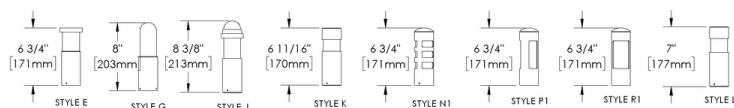

GLOW STAR - Bollard - Low Voltage - Lamp MR16 Gu5.3 - Brass - Style E - Height: 6" - 24" - Anchor Base

IP66

Downloads

- Product Images (.zip)
- Technical Drawing (.zip)
- 2D (.dwg)
- 2D (.dxf)
- BIM - Revit (.zip)
- Installation Instructions (.pdf)

Product Variant Examples

GLOW STAR - Bollard - Low Voltage - Lamp MR16 Gu5.3 - Brass - Style E - Height: 6" - 24" - Anchor Base

Available Logic & Configurations

GL- **BO-** **LOD-** **LAM16-** **BR-** **AB-** **SE-** **___-**
 01 02 03 04 05 06B 06C 06F

- 01 SERIES**
GL - GLOW STAR
- 02 CATEGORY**
BO - Bollard
- 03 DRIVER**
LOD - Low Voltage
- 04 LIGHT SOURCE (TYPE)**
LAM16 - Lamp MR16 Gu5.3

- 05 MATERIAL**
BR - Brass
- 06B MOUNT**
AB - Anchor Base
- 06C STYLE**
SE - Style E
- 06F SIZE**
H06 - Height: 06"
H12 - Height: 12"
H18 - Height: 18"
H24 - Height: 24"

Mount: Anchor Base

Style: Style E

Size: Height: 06", Height: 12", Height: 18", Height: 24"

Wiring Length: Standard

Finish: Standard Finishes, Premium Finishes, Brass Finishes, Other - RAL, Other - Custom Color