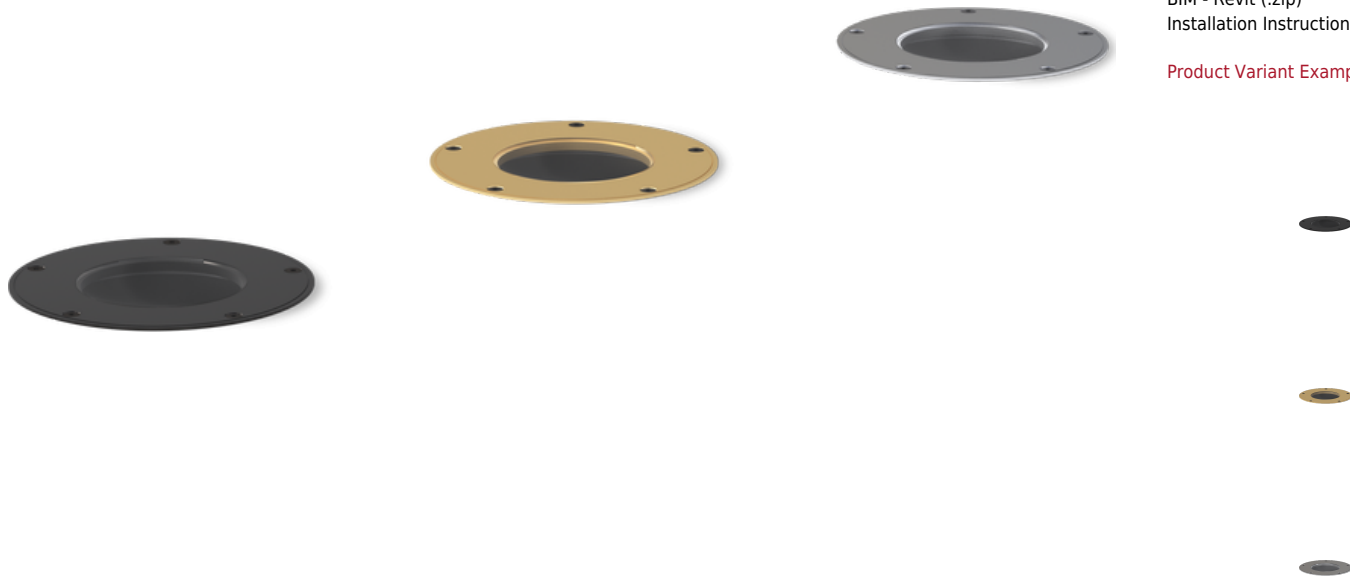

HP2 - In-grade - Low Voltage - Lamp MR16 Gu5.3 - Deep Housing - Faceplate Flush Mount

UPGRADED

IP68

Downloads

- Product Images (.zip)
- Technical Drawing (.zip)
- BIM - Revit (.zip)
- Installation Instructions (.pdf)

Product Variant Examples