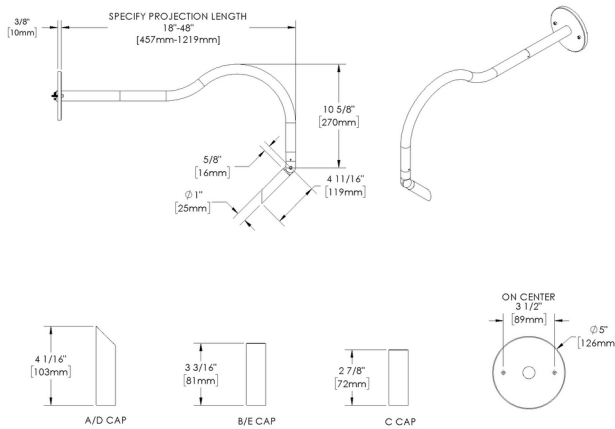

Product Variant Examples

AMERICAN MADE + EMPLOYEE OWNED | 40429 Brickyard Drive, Madera, CA 93636 | +1 (559) 438-5800 | info@bklighting.com | bklighting.com

Copyright © B-K Lighting, Inc. This document contains proprietary information of B-K Lighting, inc. and its receipt or possession does not convey any rights to reproduce, disclose its contents, or to manufacture, use or sell anything it may describe.

Technical information is subject to change at the discretion of B-K Lighting Inc. For the most current technical data, please refer to bklighting.com