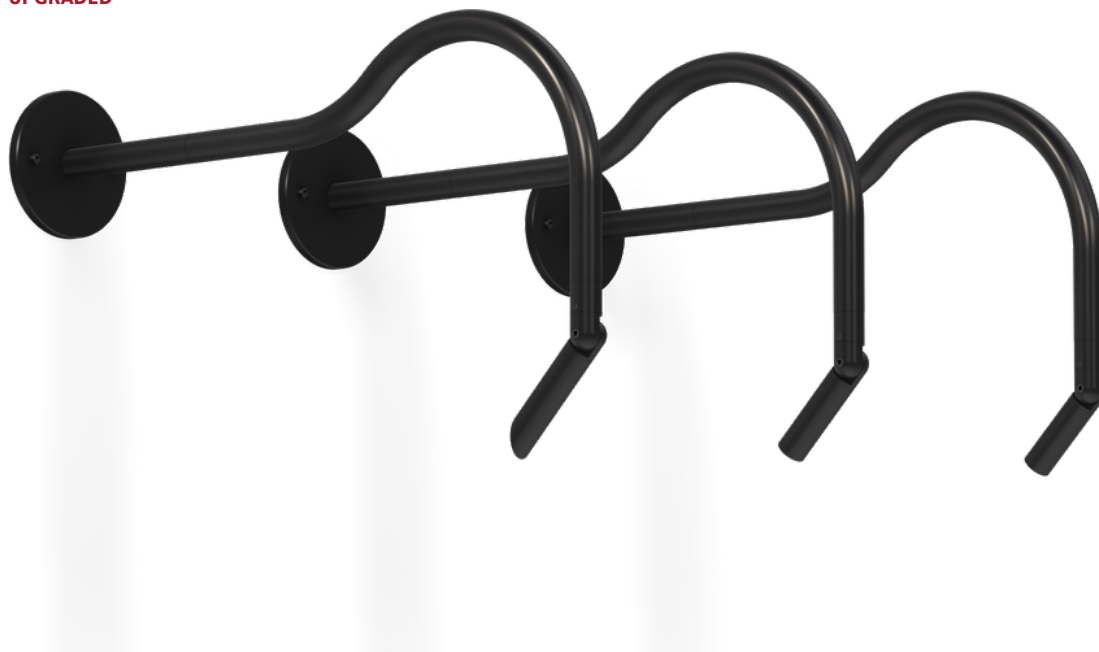

MINI MICRO - Wall Mount - Low Voltage - LED High-Power - Style A - Single - Symmetrical Optics

UPGRADED

IP66

Downloads

- Product Images (.zip)
- Technical Drawing (.zip)
- 2D (.dwg)
- 2D (.dxf)
- IES Files (.zip)
- BIM - Revit (.zip)
- Installation Instructions (.pdf)

Technical information is subject to change at the discretion of B-K Lighting Inc. For the most current technical data, please refer to bklighting.com

MINI MICRO - Wall Mount - Low Voltage - LED High-Power - Style A - Single - Symmetrical Optics