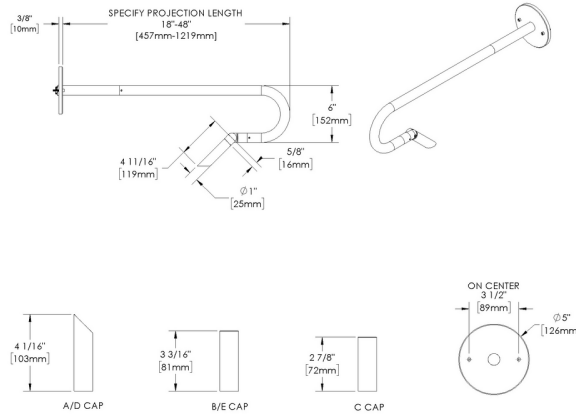

Product Variant Examples

AMERICAN MADE + EMPLOYEE OWNED | 40429 Brickyard Drive, Madera, CA 93636 | +1 (559) 438-5800 | info@bklighting.com | bklighting.com

Copyright © B-K Lighting, Inc. This document contains proprietary information of B-K Lighting, inc. and its receipt or possession does not convey any rights to reproduce, disclose its contents, or to manufacture, use or sell anything it may describe.

Technical information is subject to change at the discretion of B-K Lighting Inc. For the most current technical data, please refer to bklighting.com