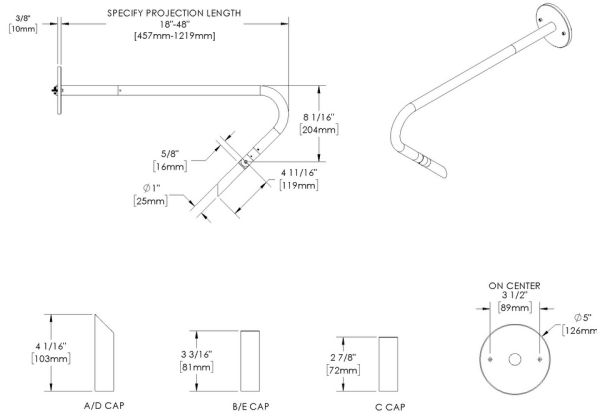

Product Variant Examples