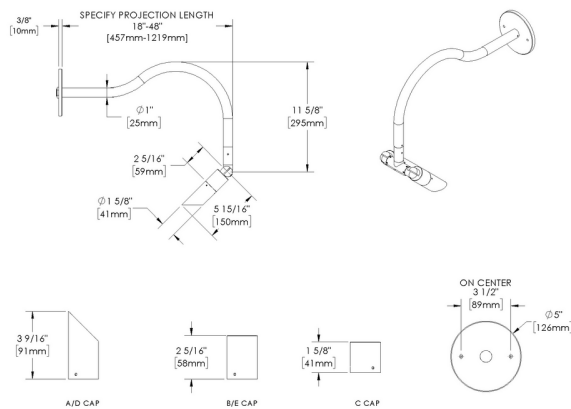

Product Variant Examples

AMERICAN MADE + EMPLOYEE OWNED | 40429 Brickyard Drive, Madera, CA 93636 | +1 (559) 438-5800 | info@bklighting.com | bklighting.com

Copyright © B-K Lighting, Inc. This document contains proprietary information of B-K Lighting, inc. and its receipt or possession does not convey any rights to reproduce, disclose its contents, or to manufacture, use or sell anything it may describe.

Technical information is subject to change at the discretion of B-K Lighting Inc. For the most current technical data, please refer to bklighting.com