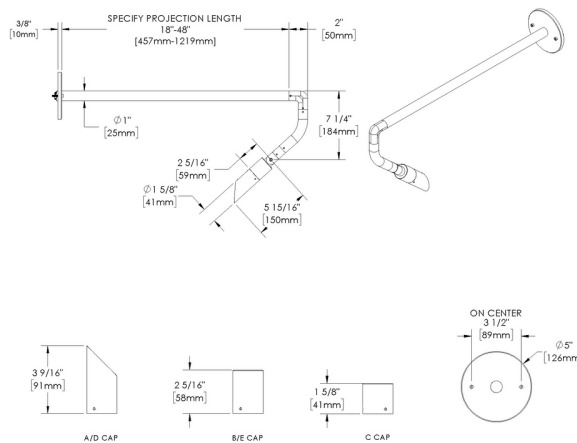

Product Variant Examples