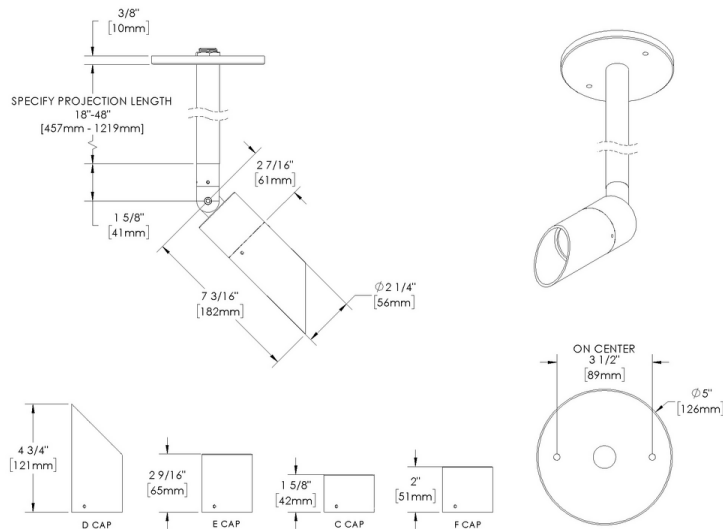

AMERICAN MADE + EMPLOYEE OWNED | 40429 Brickyard Drive, Madera, CA 93636 | +1 (559) 438-5800 | info@bklighting.com | bklighting.com

Copyright © B-K Lighting, Inc. This document contains proprietary information of B-K Lighting, inc. and its receipt or possession does not convey any rights to reproduce, disclose its contents, or to manufacture, use or sell anything it may describe.

Technical information is subject to change at the discretion of B-K Lighting Inc. For the most current technical data, please refer to bklighting.com