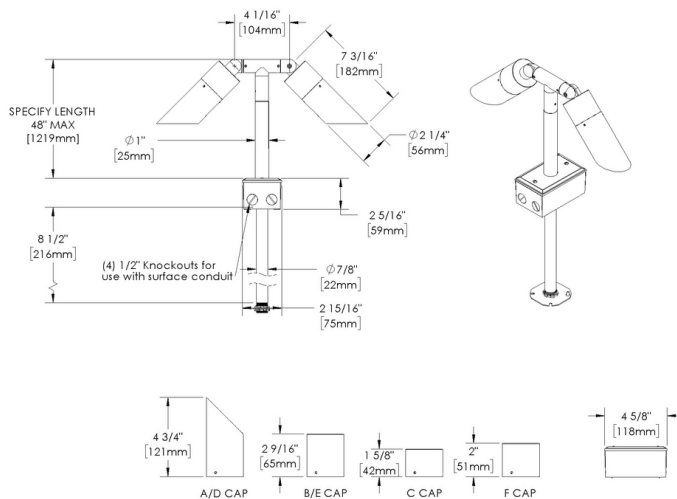

NITE STAR - Bollard - Low Voltage - LED High-Power - Style C - 2 Fixtures - Anchor Base - Wildlife Friendly

WILDLIFE FRIENDLY

IP66

Downloads

- Product Images (.zip)
- Technical Drawing (.zip)
- 2D (.dwg)
- 2D (.dxf)
- BIM - Revit
- Installation Instructions (.pdf)

Product Variant Examples