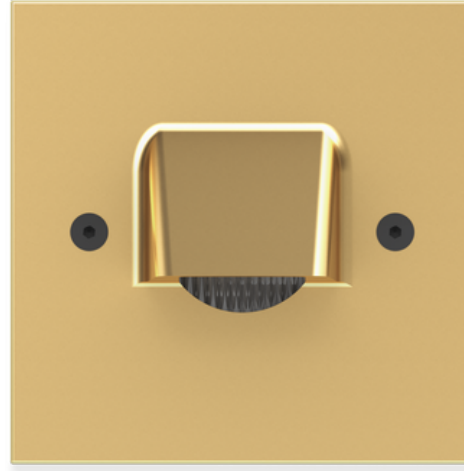

STEP STAR - Wall Recessed - Low Voltage - Lamp MR16 Gu5.3 - Square - Core Drill - Faceplate: Visor

Downloads

- Product Images (.zip)
- Technical Drawing (.zip)
- 2D (.dwg)
- 2D (.dxf)
- BIM - Revit (.zip)
- Installation Instructions (.pdf)

Product Variant Examples

STEP STAR - Wall Recessed - Low Voltage - Lamp MR16 Gu5.3 - Square - Core Drill - Faceplate: Visor

Available Logic & Configurations

SS- **WR-** **LOD-** **LAM16-** **___-** **SQ-** **CD-** **FVR-**
01 02 03 04 05 06A 06B 06C

STEP STAR - Wall Recessed - Low Voltage - Lamp MR16 Gu5.3 - Square - Core Drill - Faceplate: Visor

Features

Lens factory adhered to fixture cap providing hermetically sealed optical compartment

Secured with flush, countersunk tamper resistant hardware