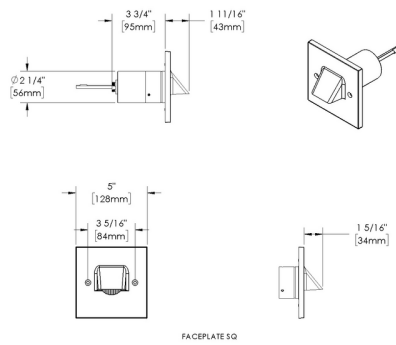

STEP STAR - Wall Recessed - Low Voltage - Lamp MR16 Gu5.3 - Square - Core Drill - Faceplate: Visor

Downloads

- Product Images (.zip)
- Technical Drawing (.zip)
- 2D (.dwg)
- 2D (.dxf)
- BIM - Revit (.zip)
- Installation Instructions (.pdf)

Product Variant Examples