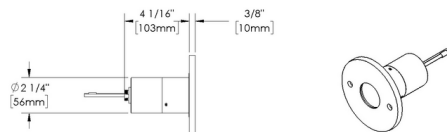

VERSA STAR - Ceiling Recessed - Low Voltage - Lamp MR16 Gu5.3 - Round - Core Drill - Faceplate: Standard

IP66

Downloads

[Product Images (.zip)](#)

[Technical Drawing (.zip)](#)

[2D (.dwg)](#)

[2D (.dxf)](#)

[BIM - Revit (.zip)](#)

[Installation Instructions (.pdf)](#)

Product Variant Examples

FACEPLATE VS