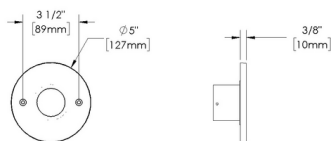

VERSA STAR - Ceiling Recessed - Low Voltage - Lamp MR16 Gu5.3 - Round - Core Drill - Faceplate: Standard

IP66

Downloads

[Product Images (.zip)](#)

[Technical Drawing (.zip)](#)

[2D (.dwg)](#)

[2D (.dxf)](#)

[BIM - Revit (.zip)](#)

[Installation Instructions (.pdf)](#)

Product Variant Examples

FACEPLATE VS