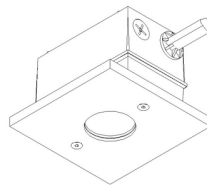

VERSA STAR - Ceiling Recessed - Low Voltage - Lamp MR16 Gu5.3 - Square - Junction Box - Faceplate: Standard

UPGRADED

Downloads

- Product Images (.zip)
- Technical Drawing (.zip)
- 2D (.dwg)
- 2D (.dxf)
- BIM - Revit (.zip)
- Installation Instructions (.pdf)

Product Variant Examples