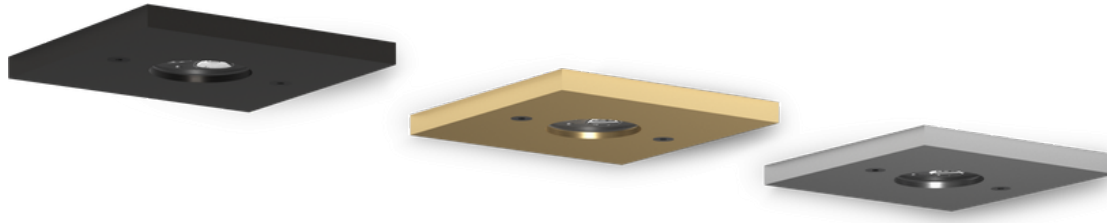

# VERSA STAR - Ceiling Recessed - Low Voltage - Lamp MR16 Gu5.3 - Square - Junction Box - Faceplate: Standard

UPGRADED

Downloads

- Product Images (.zip)
- Technical Drawing (.zip)
- 2D (.dwg)
- 2D (.dxf)
- BIM - Revit (.zip)
- Installation Instructions (.pdf)

# VERSA STAR - Ceiling Recessed - Low Voltage - Lamp MR16 Gu5.3 - Square - Junction Box - Faceplate: Standard