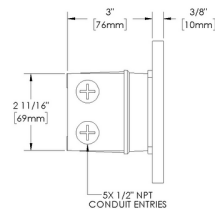

VERSA STAR - Ceiling Recessed - Low Voltage - Lamp MR16 Gu5.3 - Square - Junction Box - Faceplate: Standard

UPGRADED

Downloads

- Product Images (.zip)
- Technical Drawing (.zip)
- 2D (.dwg)
- 2D (.dxf)
- BIM - Revit (.zip)
- Installation Instructions (.pdf)

Product Variant Examples