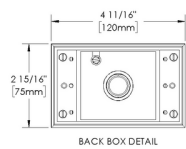

Product Variant Examples