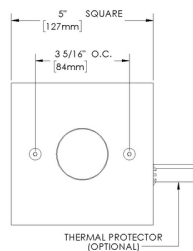

VERSA STAR - Ceiling Recessed - Low Voltage - Lamp MR16 Gu5.3 - Square - Junction Box - Faceplate: Standard

UPGRADED

Downloads

- Product Images (.zip)
- Technical Drawing (.zip)
- 2D (.dwg)
- 2D (.dxf)
- BIM - Revit (.zip)
- Installation Instructions (.pdf)

Product Variant Examples