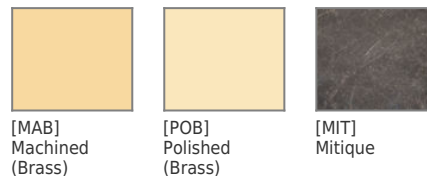

OTHER - RAL

OTHER - CUSTOM COLOR

BRASS FINISHES