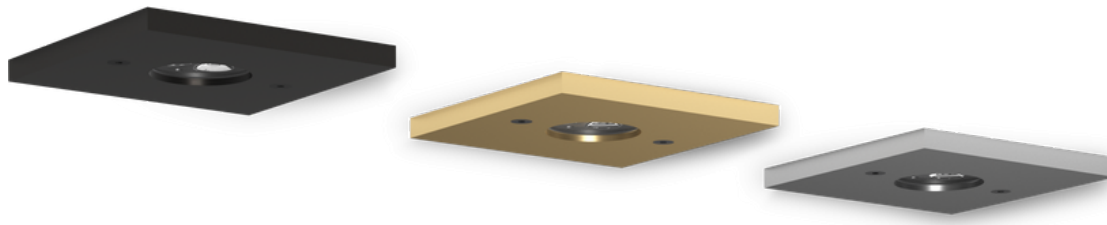

VERSA STAR - Ceiling Recessed - Low Voltage - Lamp MR16 Gu5.3 - Square - Core Drill - Faceplate: Standard

UPGRADED

IP66

Downloads

- Product Images (.zip)
- Technical Drawing (.zip)
- 2D (.dwg)
- 2D (.dxf)
- BIM - Revit (.zip)
- Installation Instructions (.pdf)

Product Variant Examples

VERSA STAR - Ceiling Recessed - Low Voltage - Lamp MR16 Gu5.3 - Square - Core Drill - Faceplate: Standard

Available Logic & Configurations

VS- 01 **CR-** 02 **LOD-** 03 **LAM16-** 04 **-** 05 **SQ-** 06A **CD-** 06B **FSD-** 06C

- 01 SERIES**
VS - VERSA STAR
- 02 CATEGORY**
CR - Ceiling Recessed
- 03 DRIVER**
LOD - Low Voltage
- 04 LIGHT SOURCE (TYPE)**
LAM16 - Lamp MR16 Gu5.3

- 05 MATERIAL**
AL - Aluminum
BR - Brass
SS - Stainless Steel
- 06A SHAPE**
SQ - Square
- 06B MOUNT**
CD - Core Drill
- 06C STYLE**
FSD - Faceplate: Standard

Body: Unibody design, with enclosed, water-proof wireway and integral heat sink, fully machined from solid billet.

Material Detail: Furnished in stainless steel (304), Furnished in brass (360), Furnished in copper-free aluminum (6061-T6).