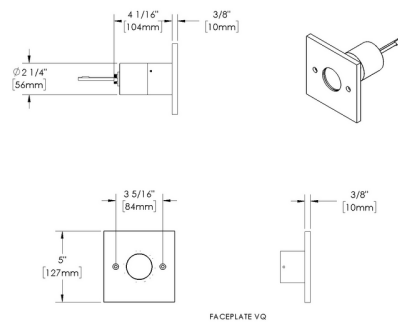

VERSA STAR - Ceiling Recessed - Low Voltage - Lamp MR16 Gu5.3 - Square - Core Drill - Faceplate: Standard

UPGRADED

IP66

Downloads

- Product Images (.zip)
- Technical Drawing (.zip)
- 2D (.dwg)
- 2D (.dxf)
- BIM - Revit (.zip)
- Installation Instructions (.pdf)

Product Variant Examples