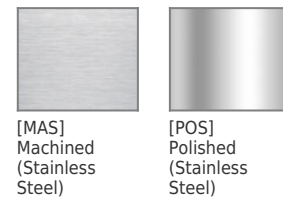

STAINLESS STEEL FINISHES