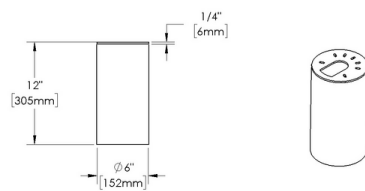

WELL STAR - In-grade - Low Voltage - Lamp MR16 Gu5.3 - Round - Adjustable

IP66

Downloads

[Product Images (.zip)](#)

[Technical Drawing (.zip)](#)

[2D (.dwg)](#)

[2D (.dxf)](#)

[BIM - Revit (.zip)](#)

[Installation Instructions (.pdf)](#)

Product Variant Examples