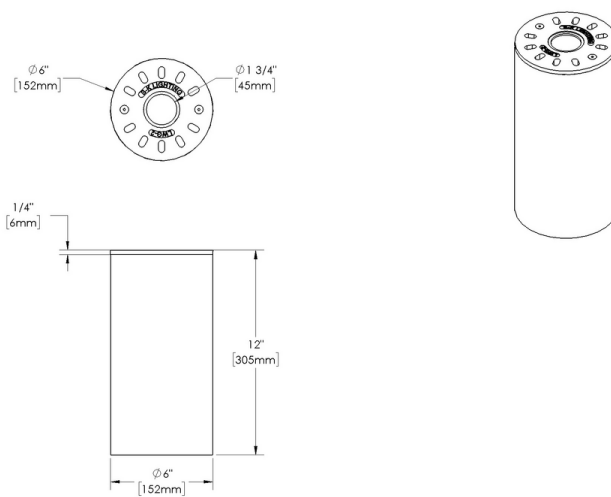

WELL STAR - In-grade - Low Voltage - Lamp MR16 Gu5.3 - Round - Fixed

IP66

Downloads

[Product Images \(.zip\)](#)

[Technical Drawing \(.zip\)](#)

[2D \(.dwg\)](#)

[2D \(.dxf\)](#)

[BIM - Revit \(.zip\)](#)

[Installation Instructions \(.pdf\)](#)

Product Variant Examples

WELL STAR - In-grade - Low Voltage - Lamp MR16 Gu5.3 - Round - Fixed

Available Logic & Configurations

WS- 01 **IN-** 02 **LOD-** 03 **LAM16-** 04 **CI-** 05 **RO-** 06A **FFM-** 06B **FX-** 06D