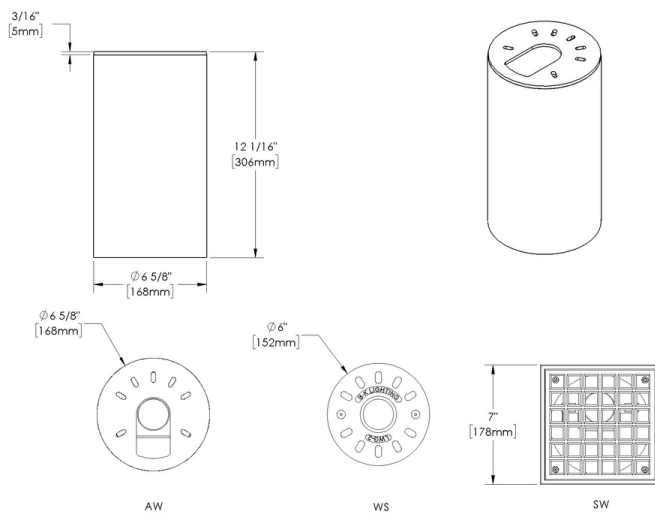

WELL STAR - In-grade - Low Voltage - Lamp MR16 Gu5.3 - Square - Adjustable

IP66

Downloads

- Product Images (.zip)
- Technical Drawing (.zip)
- 2D (.dwg)
- 2D (.dxf)
- BIM - Revit (.zip)
- Installation Instructions (.pdf)

Product Variant Examples

WELL STAR - In-grade - Low Voltage - Lamp MR16 Gu5.3 - Square - Adjustable

Available Logic & Configurations

WS- 01 **IN-** 02 **LOD-** 03 **LAM16-** 04 **BR-** 05 **SQ-** 06A **FFM-** 06B **AD-** 06D