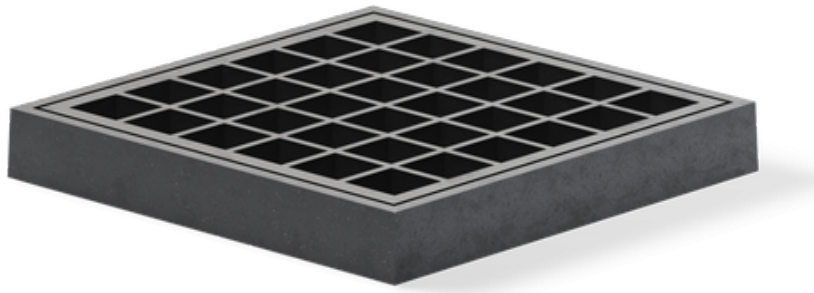

WELL STAR - In-grade - Low Voltage - Lamp MR16 Gu5.3 - Square - Adjustable

IP66

Downloads

- Product Images (.zip)
- Technical Drawing (.zip)
- 2D (.dwg)
- 2D (.dxf)
- BIM - Revit (.zip)
- Installation Instructions (.pdf)

Product Variant Examples

WELL STAR - In-grade - Low Voltage - Lamp MR16 Gu5.3 - Square - Adjustable

Available Logic & Configurations

WS- 01 **IN-** 02 **LOD-** 03 **LAM16-** 04 **BR-** 05 **SQ-** 06A **FFM-** 06B **AD-** 06D