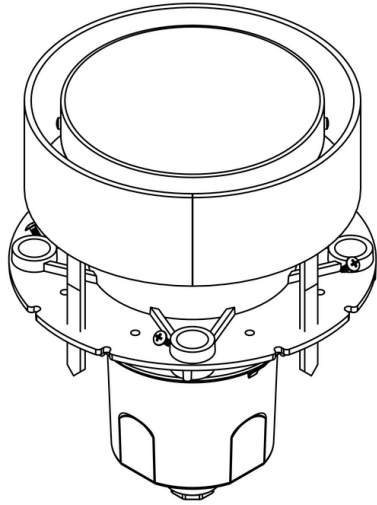

In-grade HP2 - Round Grout Mask - Remote Transformer - Brass

Date Project Type

IP68

IP68

[Downloads](#)

[Product Image](#)