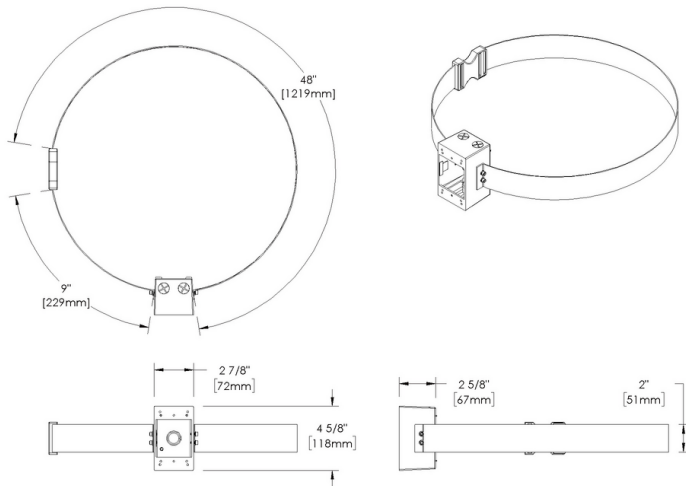

Tree Strap MB2 - 48" - Aluminum

Date

Project

Type

Downloads

- Product Image
- Technical Drawing
- 2D (.dwg)
- 2D (.dxf)

MB2-48