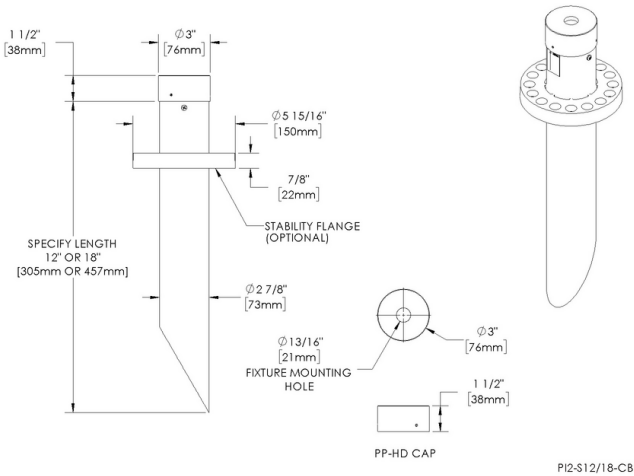

Downloads

[Installation Instructions](#)

[Product Image](#)

[Technical Drawing](#)

[2D (.dwg)](#)

[2D (.dxf)](#)