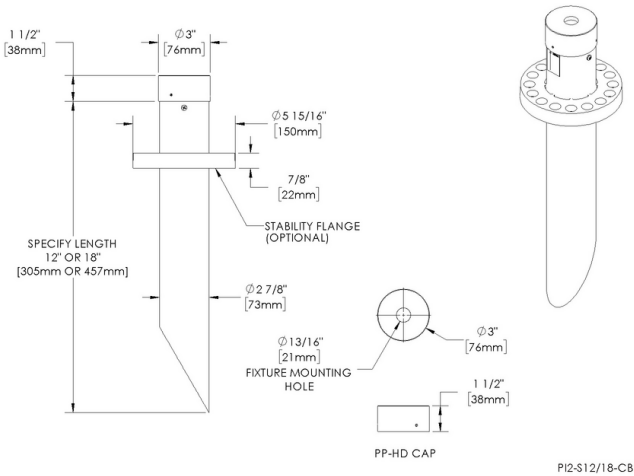

Pipe
Pipe P12 - 18" Stake - Single - Aluminum

Date Project Type

RoHS

Downloads

[Installation Instructions](#)

[Product Image](#)

[Technical Drawing](#)

[2D \(.dwg\)](#)

[2D \(.dxf\)](#)

Pipe PI2 - 18" Stake - Single - Aluminum

Date

Project

Type

Configure

PI2 - 01	S18 - 02	SI - 03	AL - 04	___ - 06
--------------------	--------------------	-------------------	-------------------	--------------------

Pipe PI2 - 18" Stake - Single - Aluminum

01 ACCESSORIES

PI2 - Pipe PI2

02 MOUNT

S18 - 18" Stake

03 VERSION

SI - Single

04 MATERIAL

Material Detail: Furnished in copper-free aluminum (6061-T6).

Installation: Stability Flange included., 2" Schedule 80 PVC pipe. For direct burial in soil or concrete. 60° angled bottom designed for use with conduit or direct burial low voltage cable.