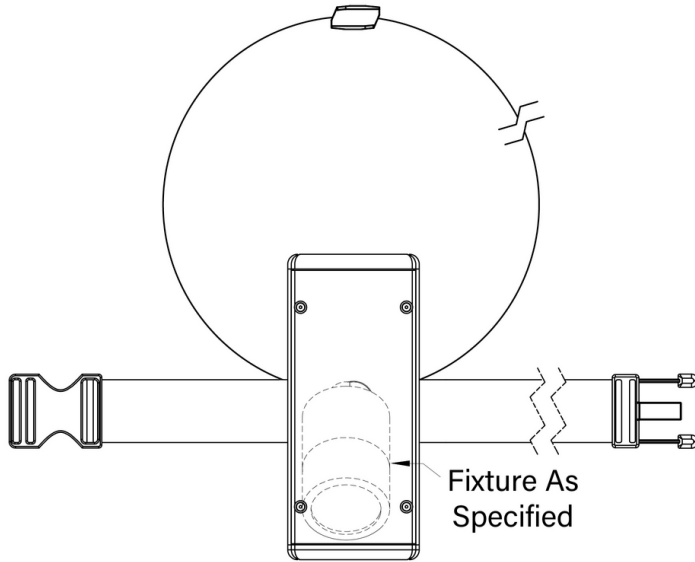

Transformer within Junction Box

Universal Power Module PM1 - Tree Strap Mount - 24" - With Safety Cable - Transformer - Single Fixture - Aluminum

Date

Project

Type

Page: 1 of 5

IP66

RoHS

[Downloads](#)

[Product Image](#)