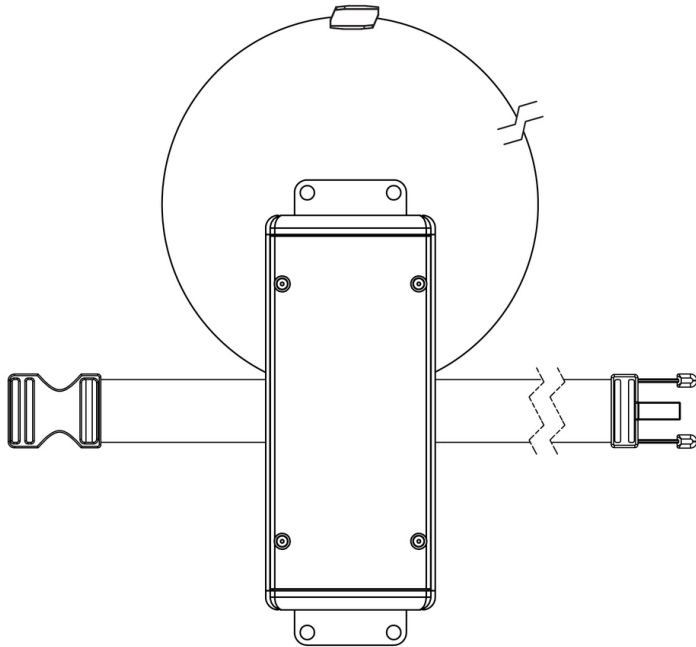

Universal Power Module PM1 - Tree Strap Mount - 72" - With Safety Cable and Mounting Brackets - Remote Two Transformers - Aluminum

Date

Project

Type

IP66

RoHS

[Downloads](#)

[Product Image](#)

Universal Power Module PM1 - Tree Strap Mount - 72" - With Safety Cable and Mounting Brackets - Remote Two Transformers - Aluminum

Date Project Type

Configure

PM1 - **TS-72-MB -** **TRT-RM -** **AL -** **___ -** **___ -**
 01 02 03 04 05 06