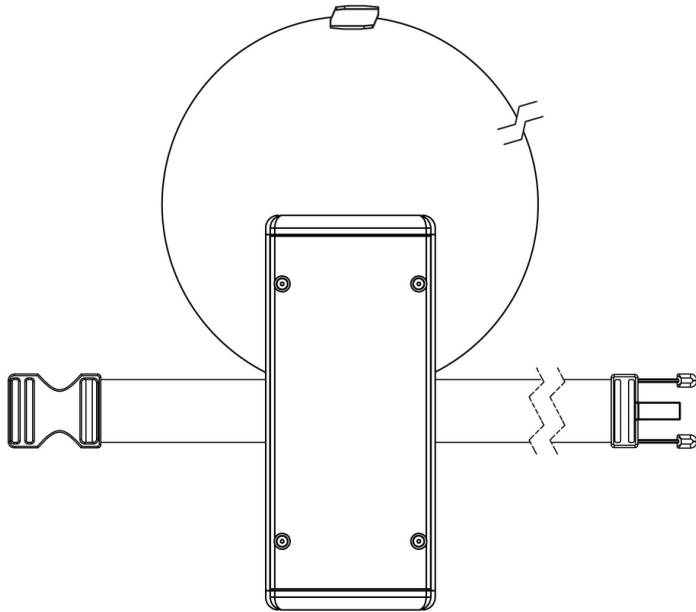

Transformer within Junction Box

Universal Power Module PM1 - Tree Strap Mount - 72" - With Safety Cable - Remote Transformer - Aluminum

Date

Project

Type

Page: 1 of 5

IP66

RoHS

[Downloads](#)

[Product Image](#)