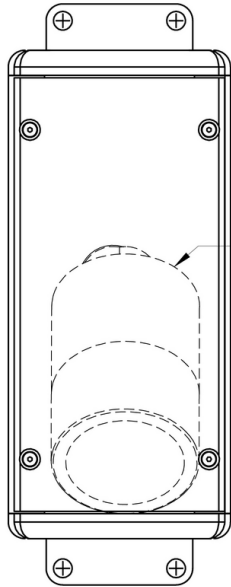

Box

Universal Power Module PM2 - Camlock Mount - Round - With Mounting Brackets - Single - Aluminum

Date _____ Project _____ Type _____

IP66

RoHS

Fixture As Specified

[Downloads](#)

[Product Image](#)

Box

Universal Power Module PM2 - Camlock Mount - Round - With Mounting Brackets - Single - Aluminum

Date

Project

Type

Page: 2 of 4

Configure

PM2 -	CR-MB -	SI -	AL -	___ -
01	02	03	04	06