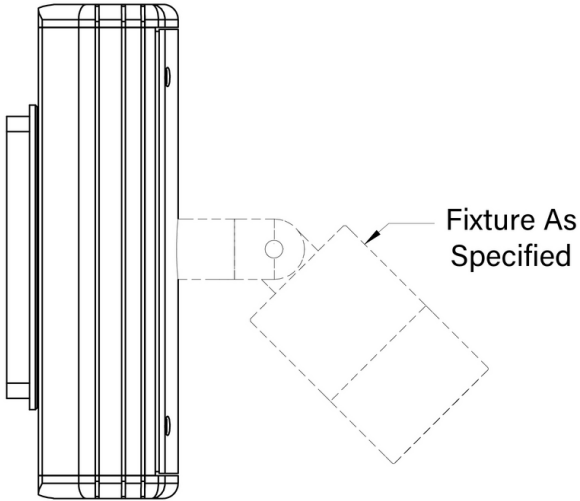

Box

Universal Power Module PM2 - Camlock Mount - Round - Single - Aluminum

Date _____ Project _____ Type _____

IP66

RoHS

[Downloads](#)

[Product Image](#)