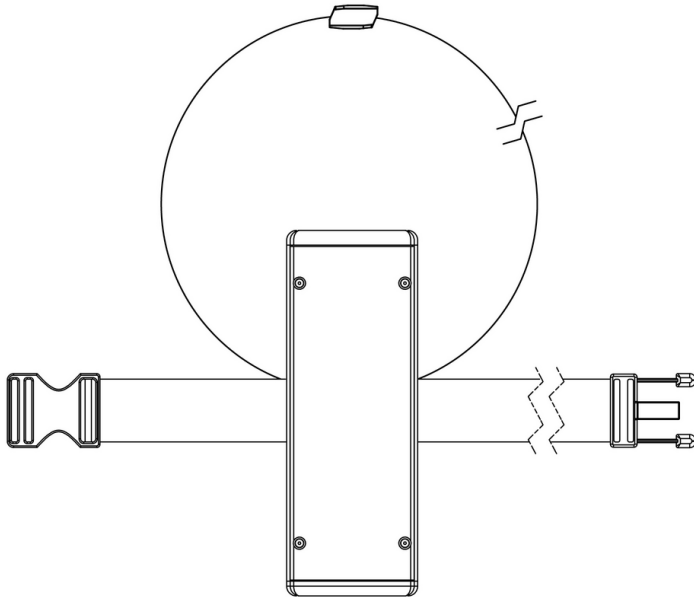

Driver Within Junction Box

Universal Power Module PM2 - Tree Strap Mount - 24" - With Safety Cable - Remote Driver - Aluminum

Date

Project

Type

Page: 1 of 5

IP66

RoHS

[Downloads](#)

[Product Image](#)