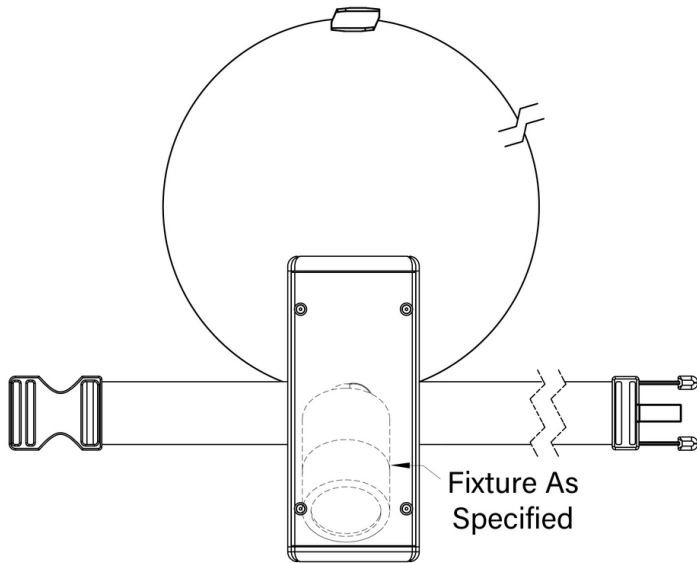

Universal Power Module PM2 - Tree Strap Mount - 24" - With Safety Cable - Single - Aluminum

Date

Project

Type

IP66

RoHS

[Downloads](#)

[Product Image](#)