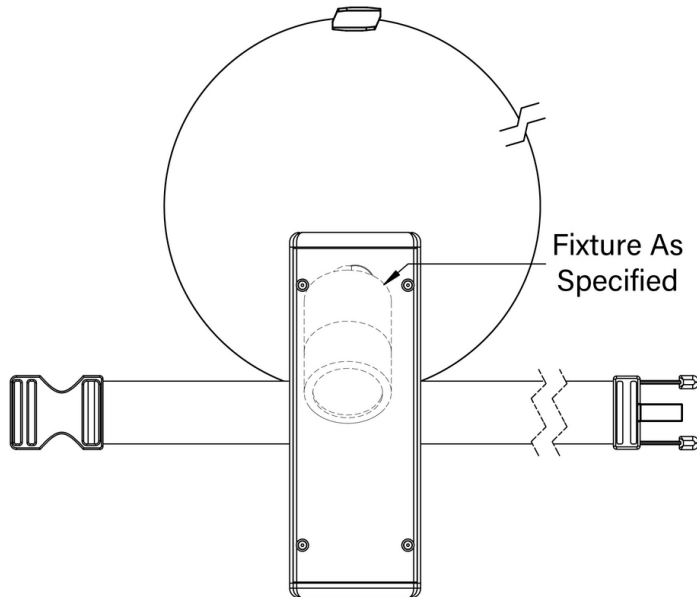

Universal Power Module PM2 - Tree Strap Mount - 24" - With Safety Cable - Single - Offset - Aluminum

Date

Project

Type

IP66

RoHS

[Downloads](#)

[Product Image](#)

Installation: Tree Strap mounting system facilitates non-invasive installation. Adjustable nylon strap is mold and mildew resistant and will not hinder tree growth. Stainless steel safety cable maintains UPM mounting when nylon strap is disengaged.